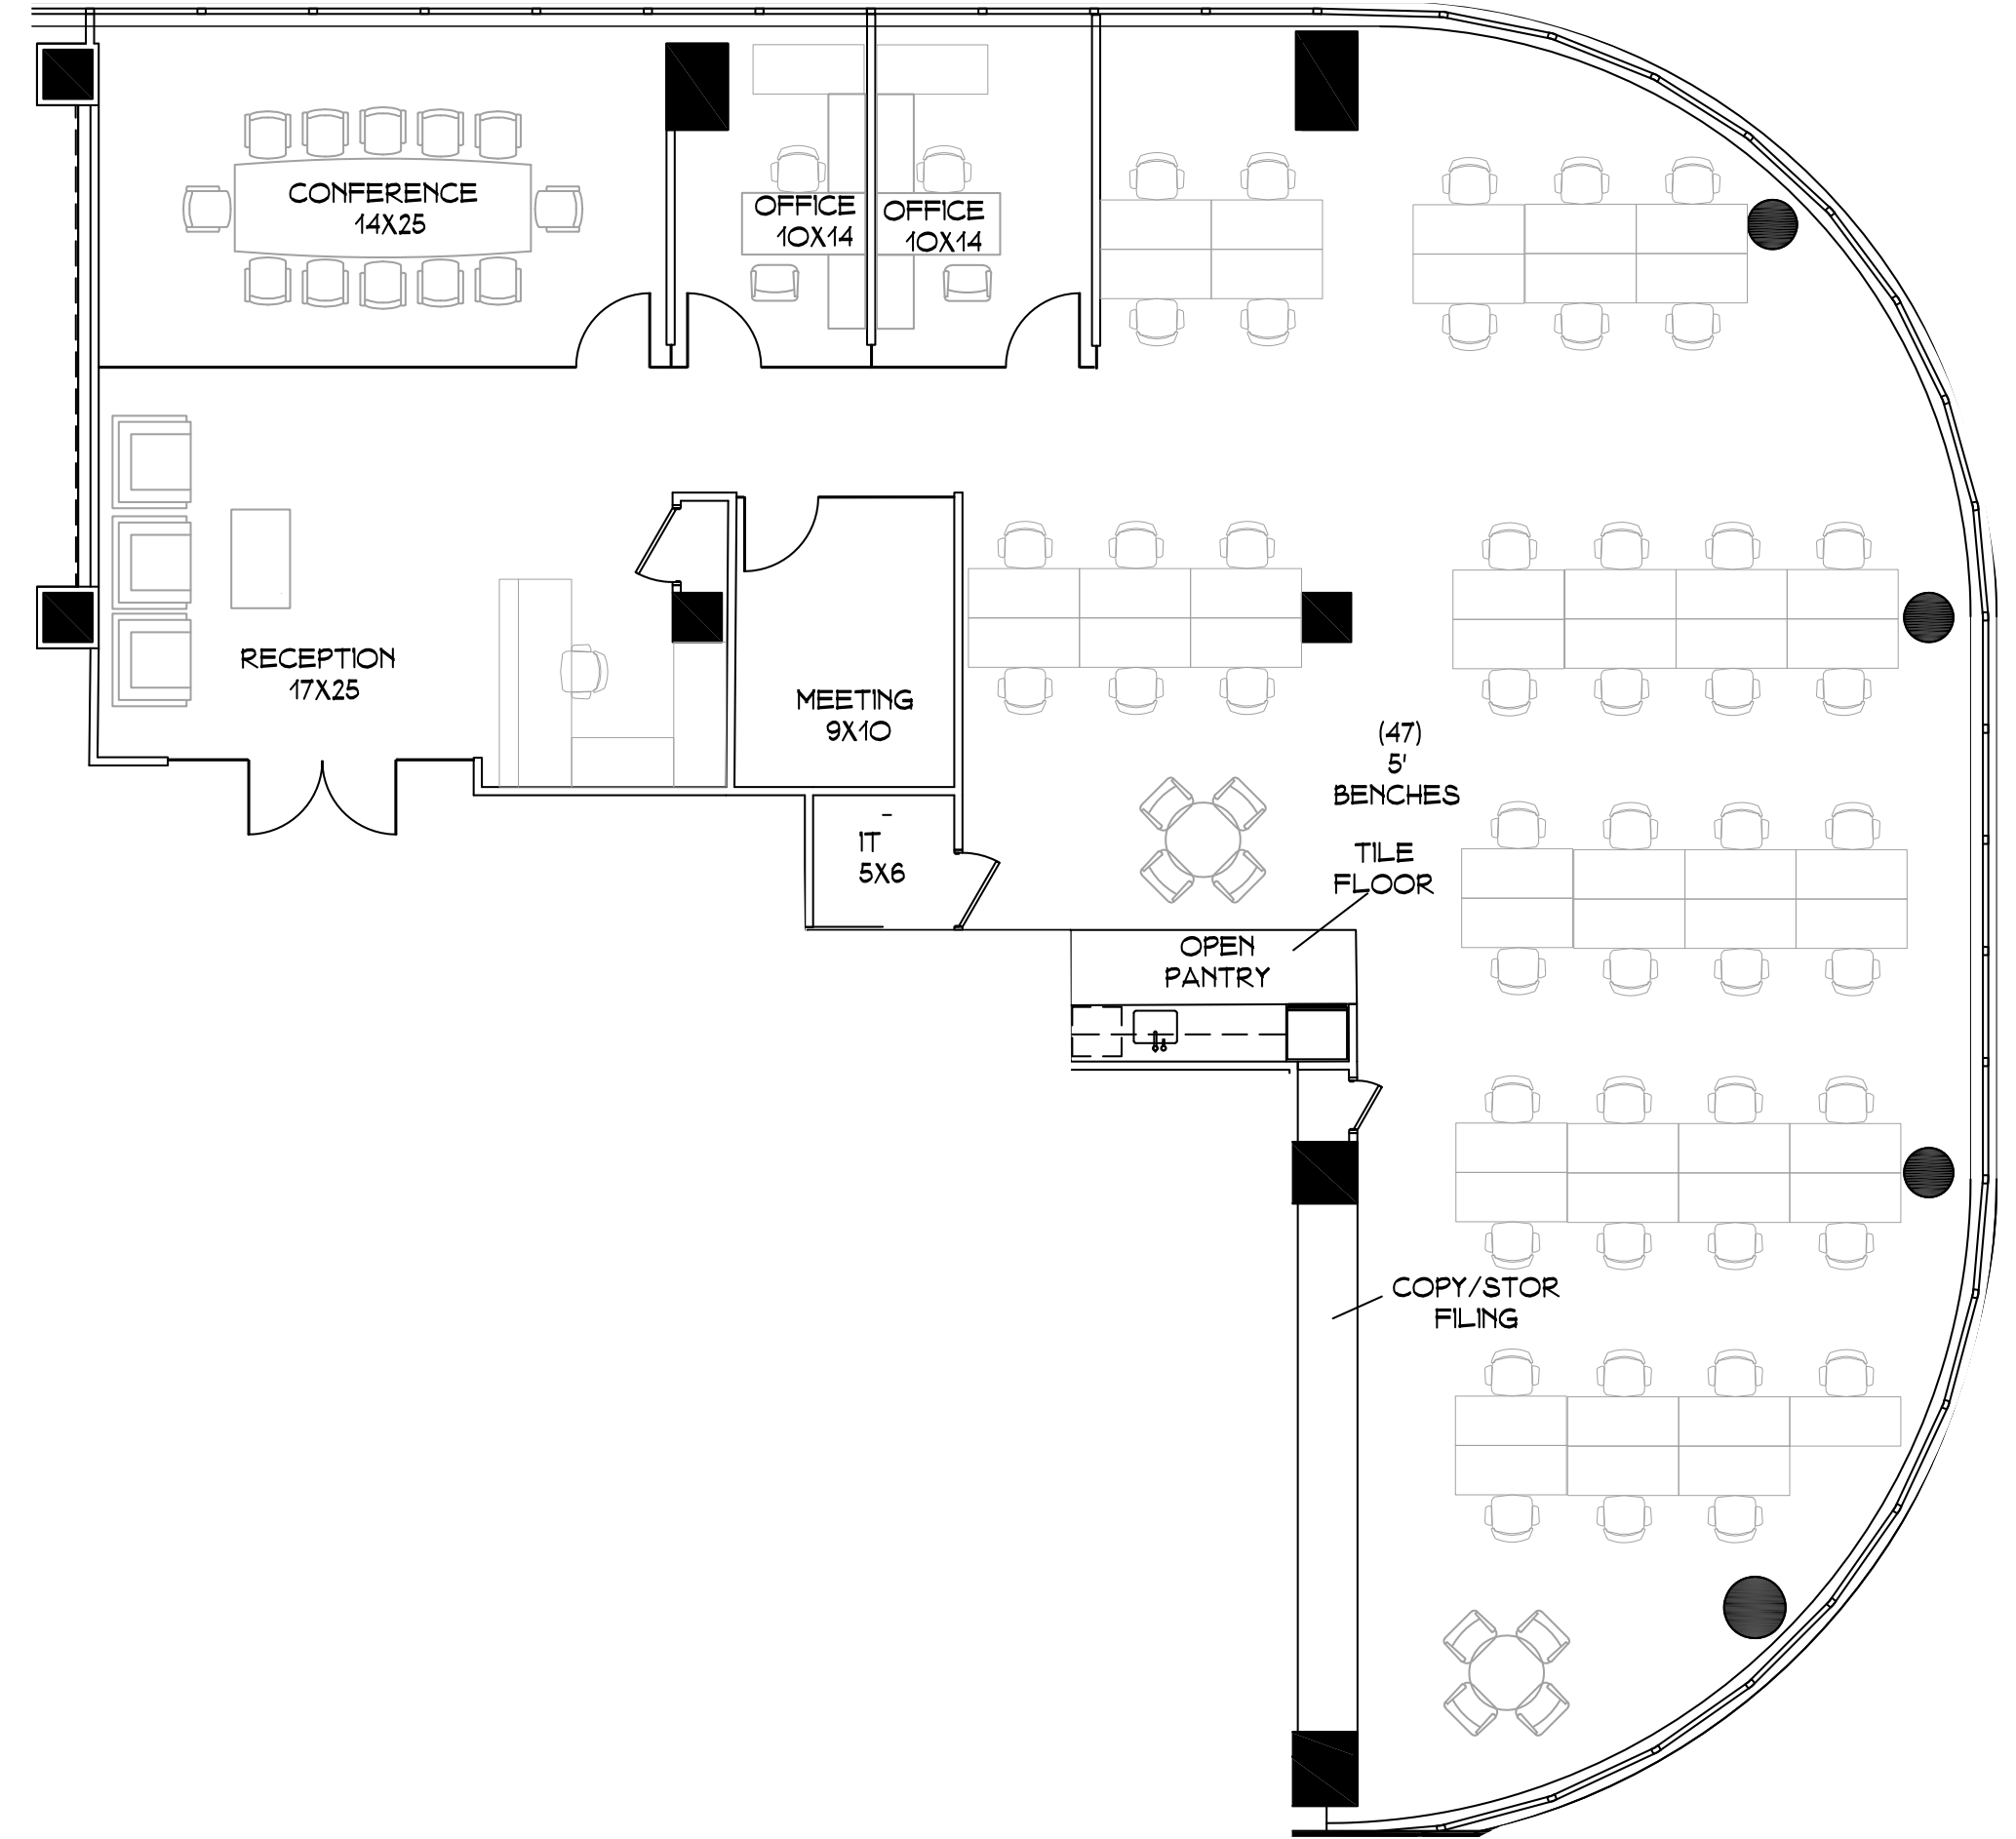

Prebuilt

Highlights

- Upgraded lobby with outdoor plazas.
- Fogarty Finger designed amenities including lounge, conferencing, and shower/changing room.
- Additional amenities planned.
- Prebuilt underway with spectacular views.
- 12 foot ceilings

2	Private Offices	2	Conference
47	Workstations	1	Pantry
1	Reception	1	IT
50	Total Headcount