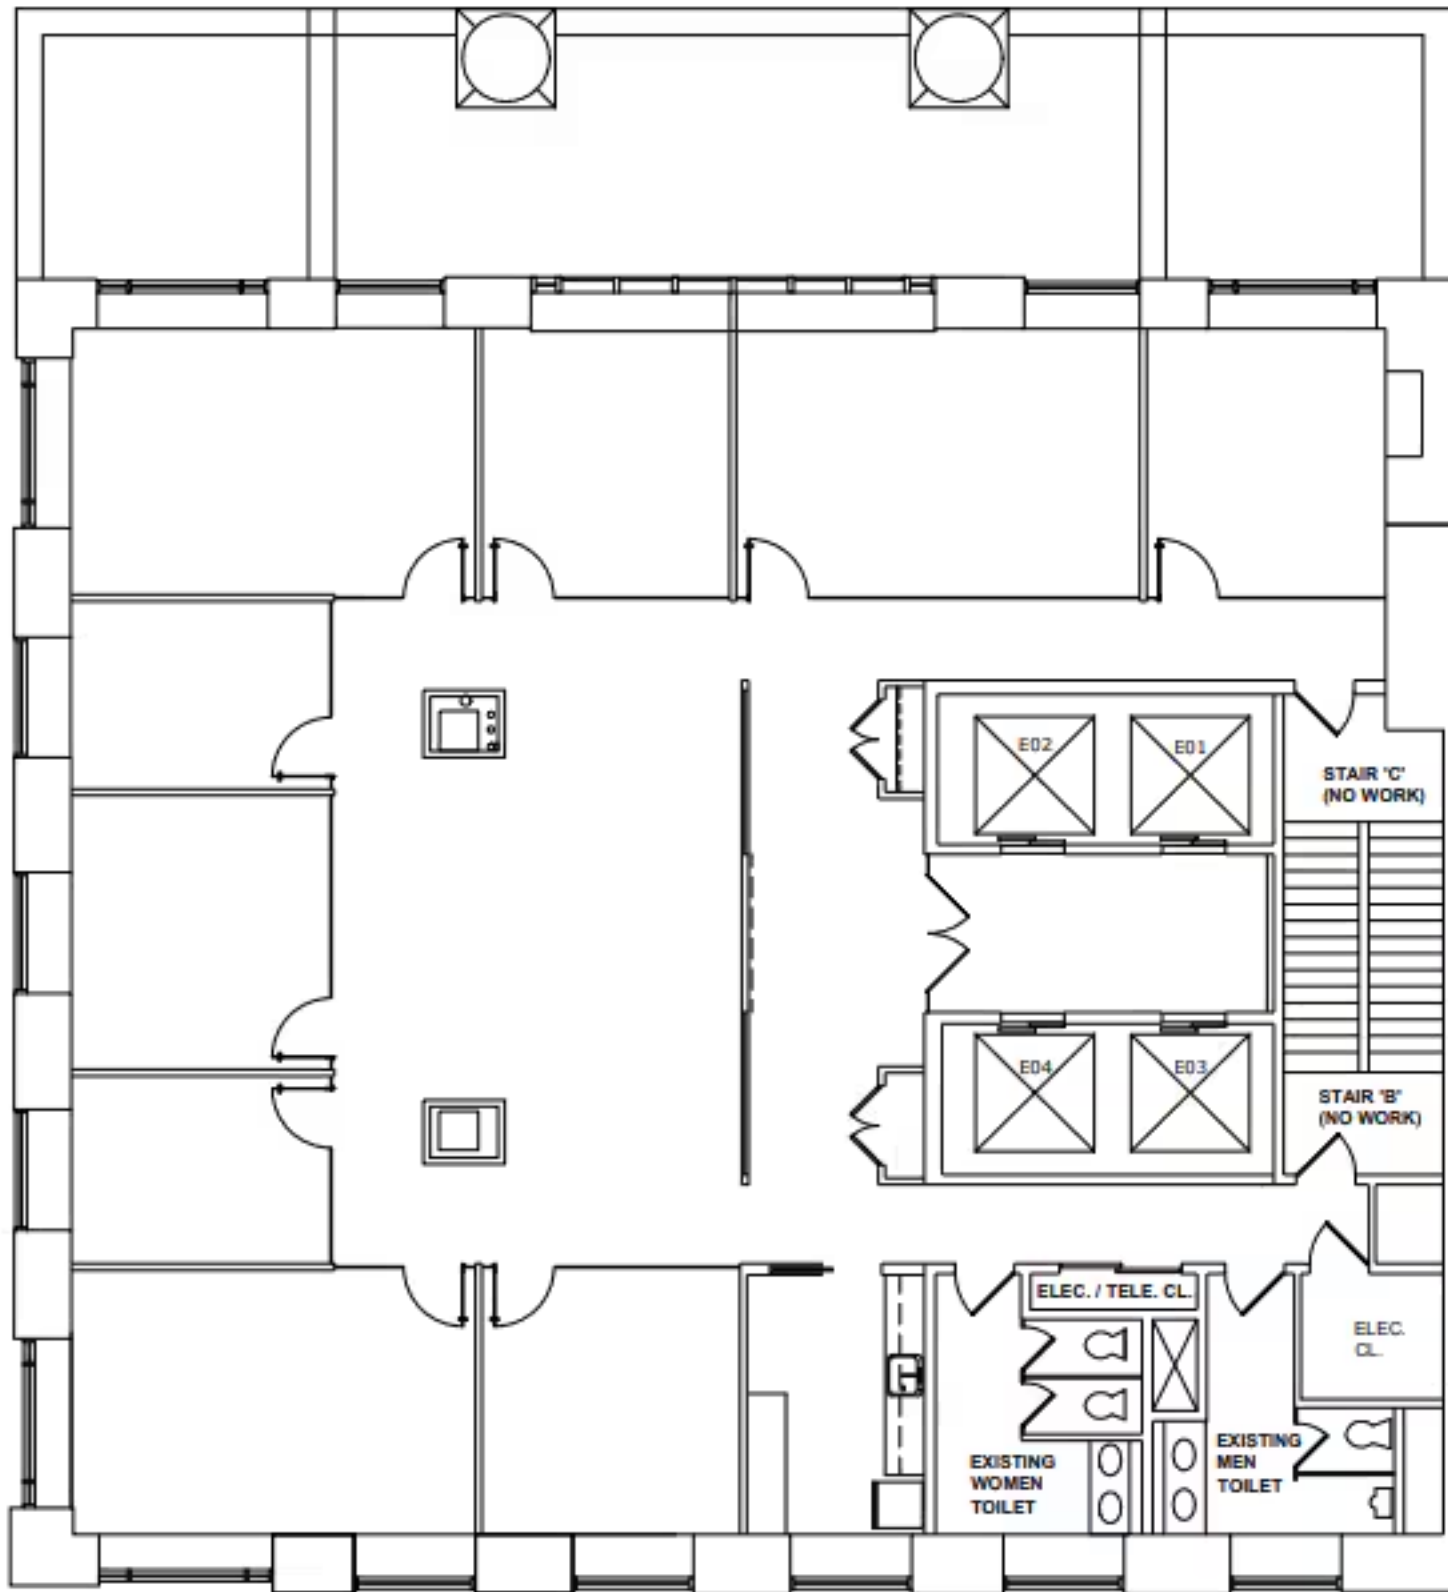

E 55TH STREET

MADISON AVENUE

PARK AVENUE

title EXISTING CONDITIONS

drawn by	WB	checked by	
scale	NTS	date	3.2.23
orientation	North		

sheet number

**WB**

project

HERON TOWER  
70 EAST 55TH STREET  
NEW YORK, NEW YORK

14 FLOOR

project address