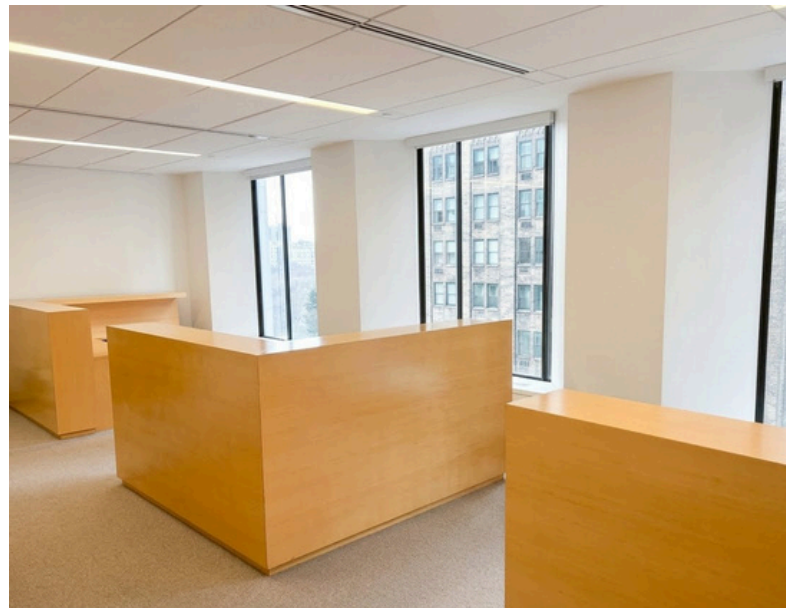

767 FIFTH AVENUE

RARE SMALLER SUITE SUBLEASE
STEPS TO CENTRAL PARK

12TH FLOOR
THROUGH NOVEMBER 2027

5,888 RSF

Floor Plan

STUNNING VIEWS OVERLOOKING CENTRAL PARK
BUILT AND FULLY FURNISHED - MOVE-IN READY
PRIVATE BATHROOM IN THE SUITE
BRAND NEW BUILDING TENANT AMENITY

Space Photos