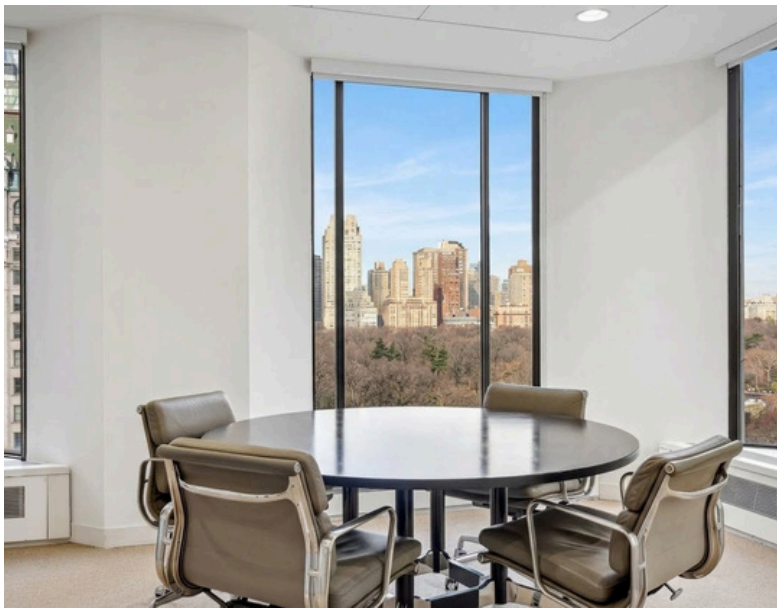

767 FIFTH AVENUE

RARE SMALLER SUITE SUBLEASE
STEPS TO CENTRAL PARK

12TH FLOOR
THROUGH NOVEMBER 2027

5,888 RSF

Floor Plan

STUNNING VIEWS OVERLOOKING CENTRAL PARK
BUILT AND FULLY FURNISHED - MOVE-IN READY
PRIVATE BATHROOM IN THE SUITE
BRAND NEW BUILDING TENANT AMENITY

Space Photos