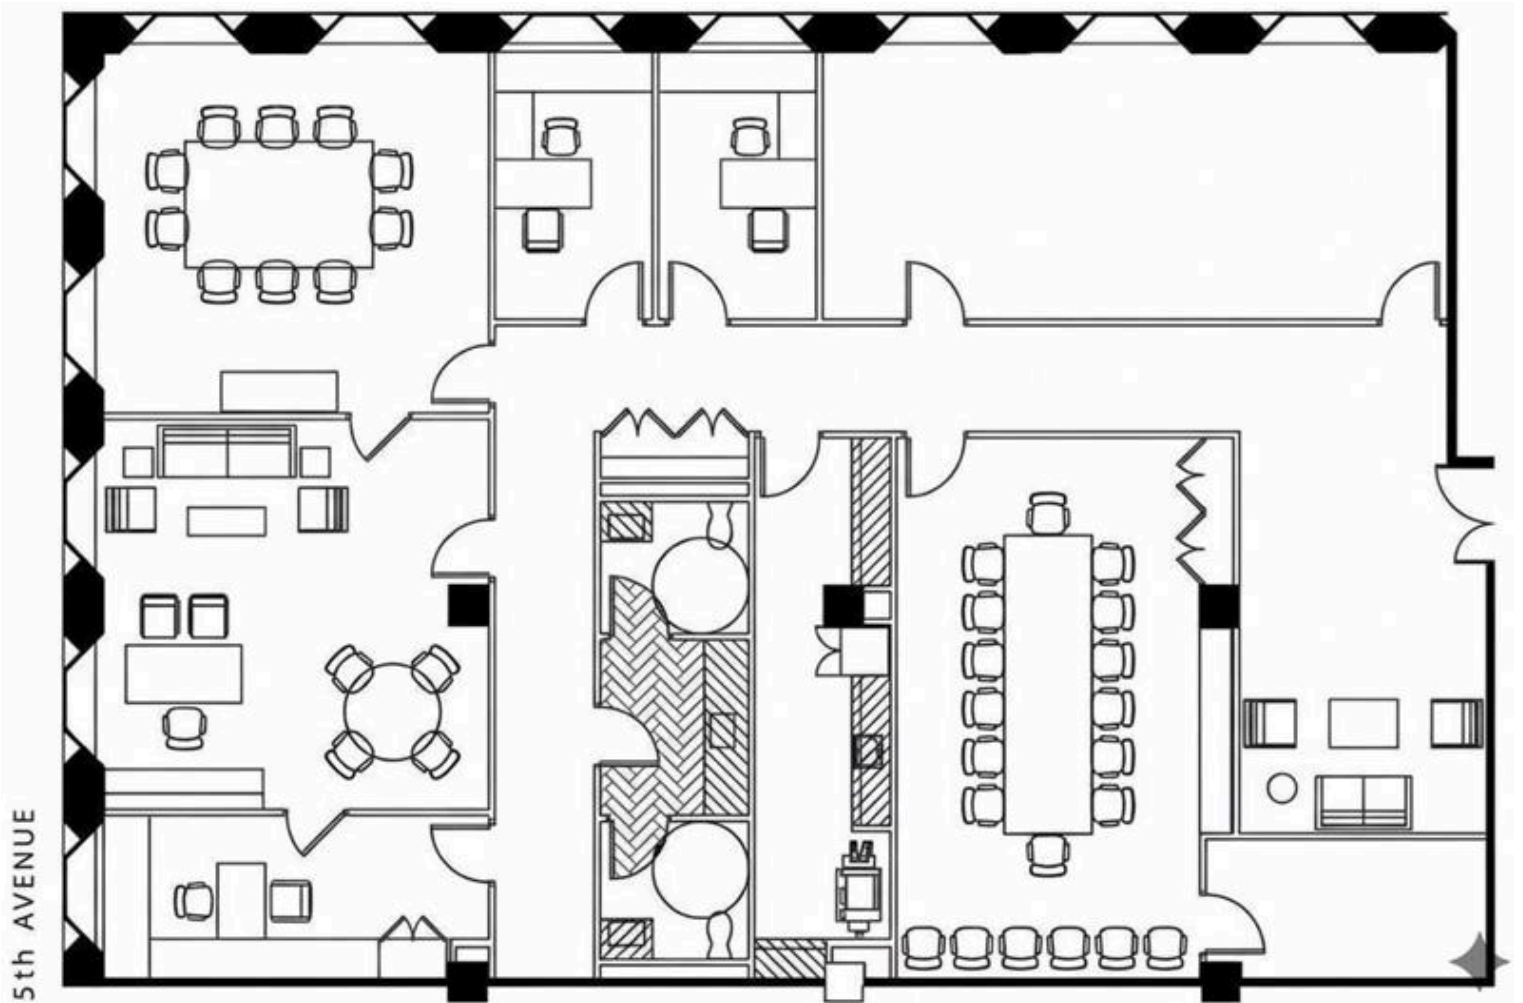

767 FIFTH AVENUE

RARE SMALLER SUITE SUBLEASE
STEPS TO CENTRAL PARK

12TH FLOOR
THROUGH NOVEMBER 2027

5,888 RSF

Floor Plan

STUNNING VIEWS OVERLOOKING CENTRAL PARK
BUILT AND FULLY FURNISHED - MOVE-IN READY
PRIVATE BATHROOM IN THE SUITE
BRAND NEW BUILDING TENANT AMENITY

Space Photos