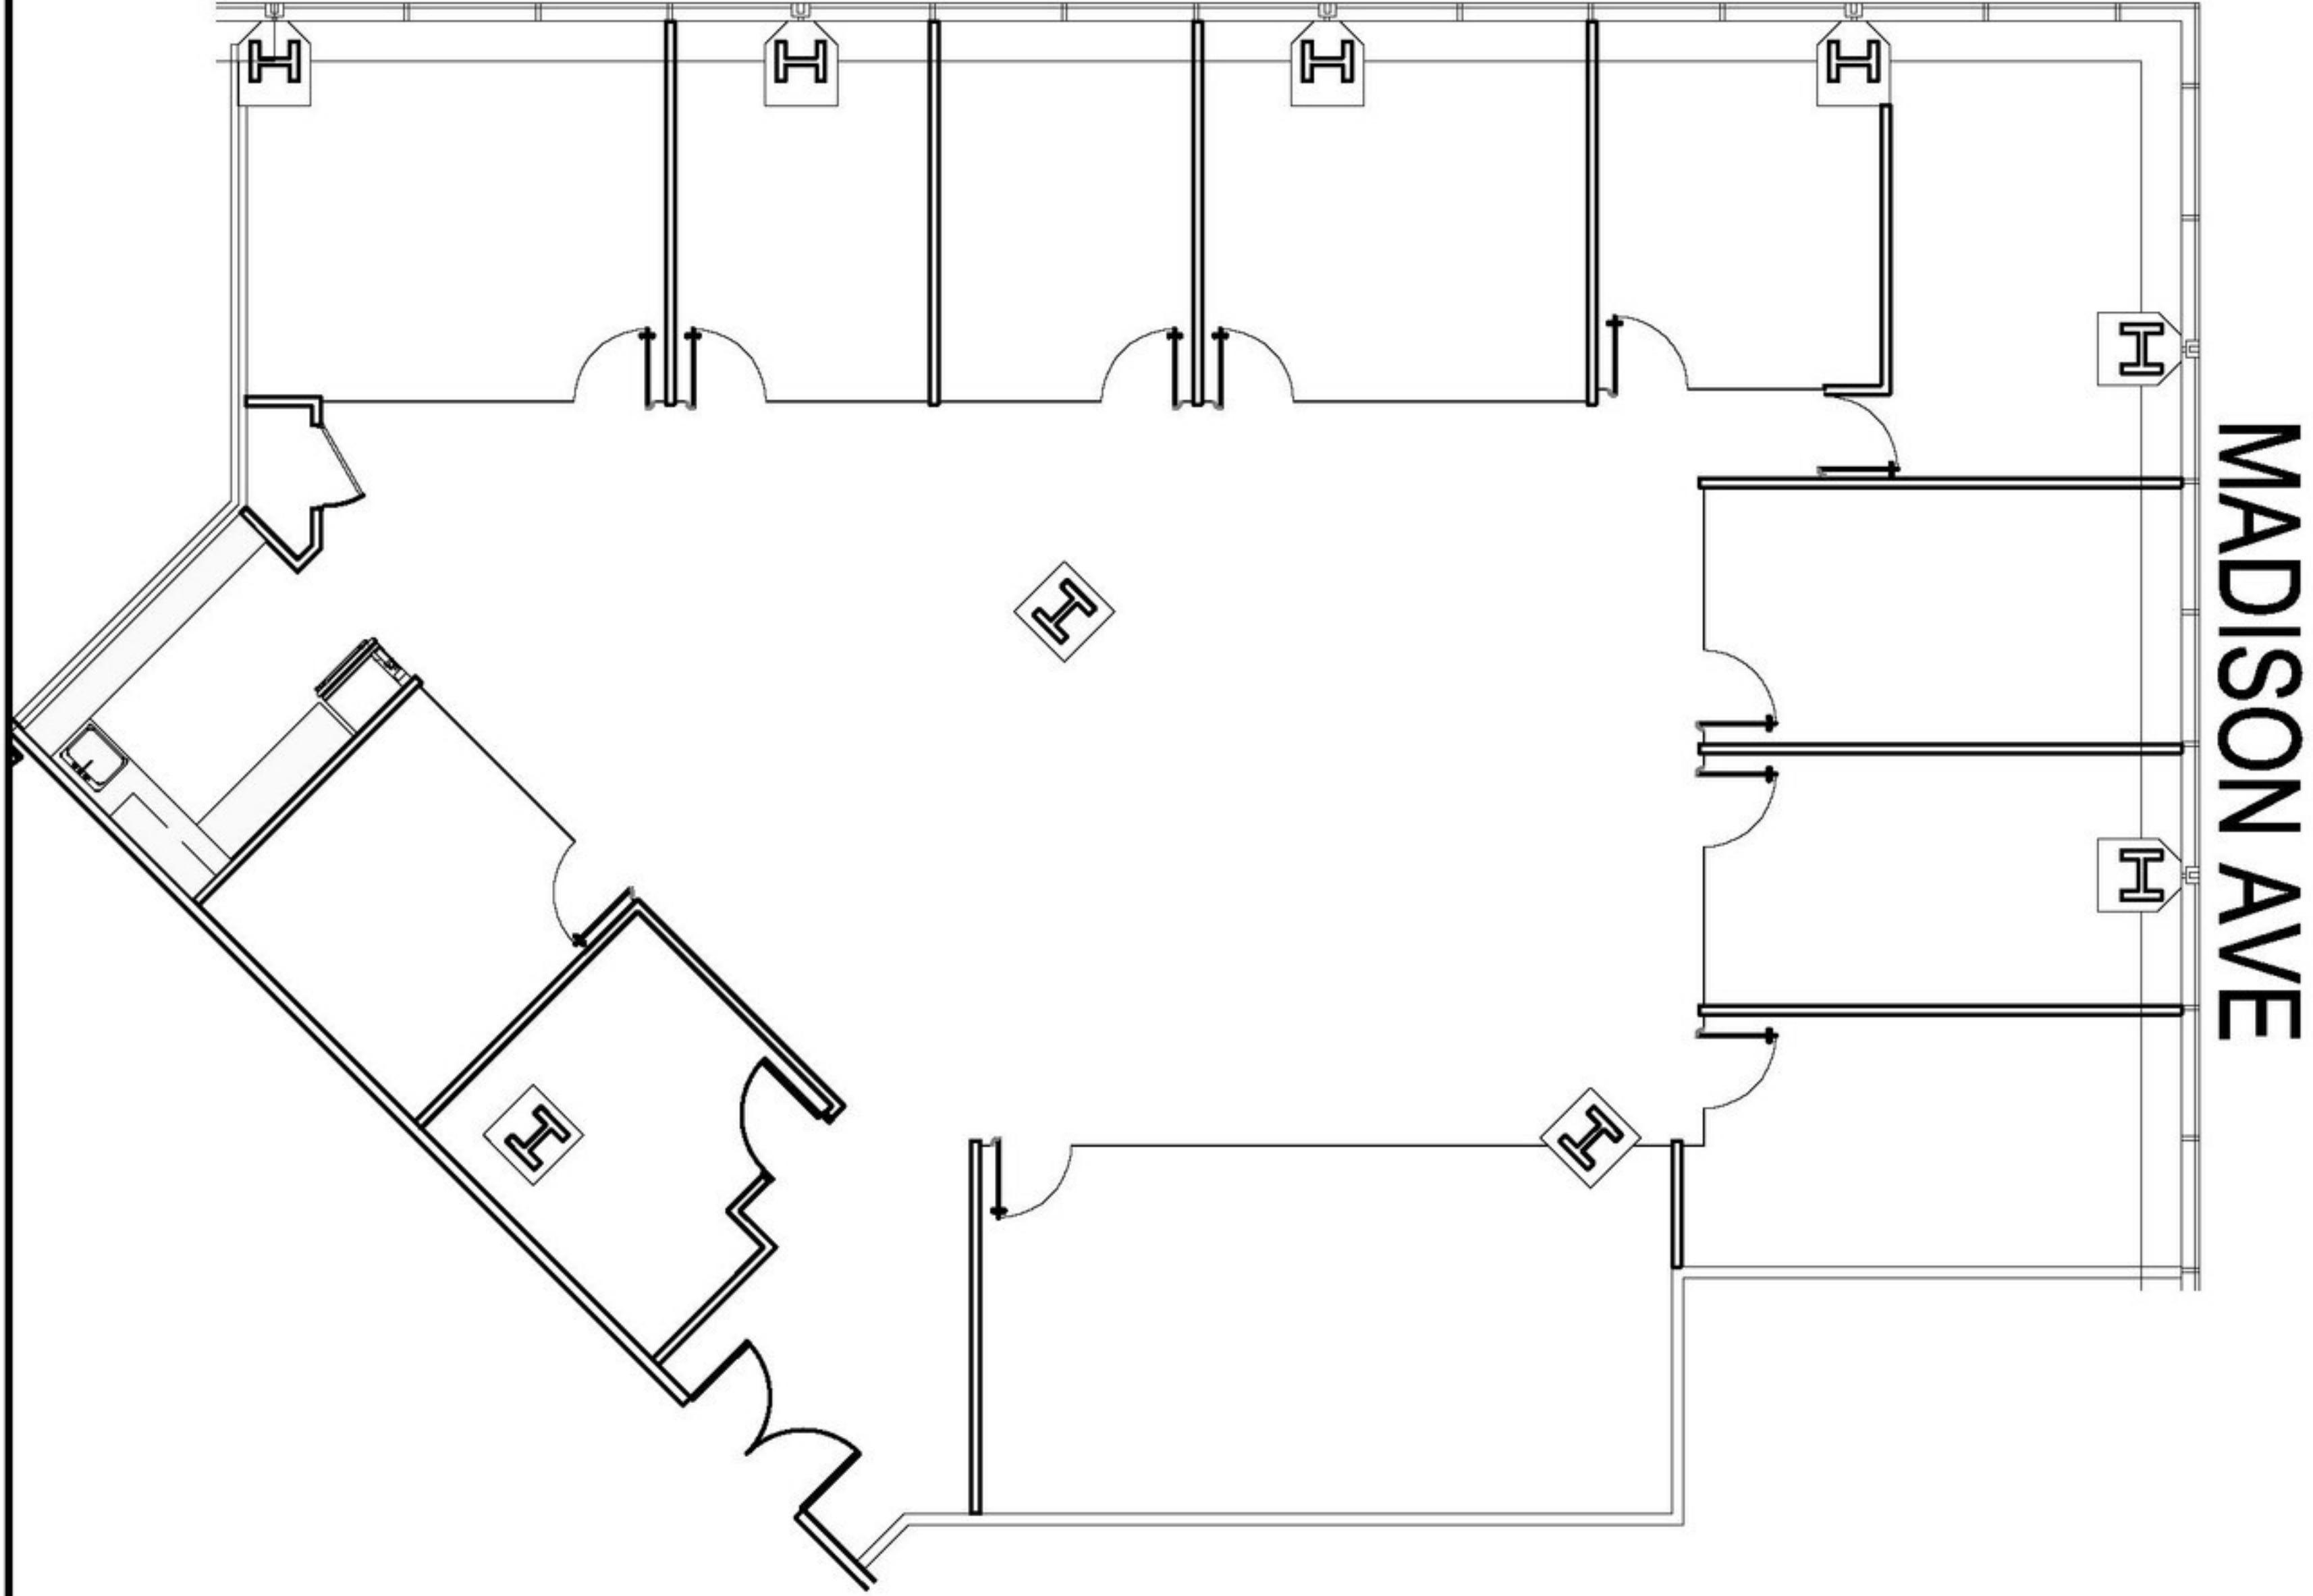

E 57TH ST

MADISON AVE

KEY PLAN:

E 56TH ST
SCALE: N.T.S.

AS-BUILT PLAN
SUITE 2703

FLOOR 27
590 MADISON AVENUE
NEW YORK, NEW YORK

PROJECT LOCATION	
FILE NAME	PLAT DATE
DATE	APR 28, 20
DRAWN BY	chove
DRAWING NO. AB-1	