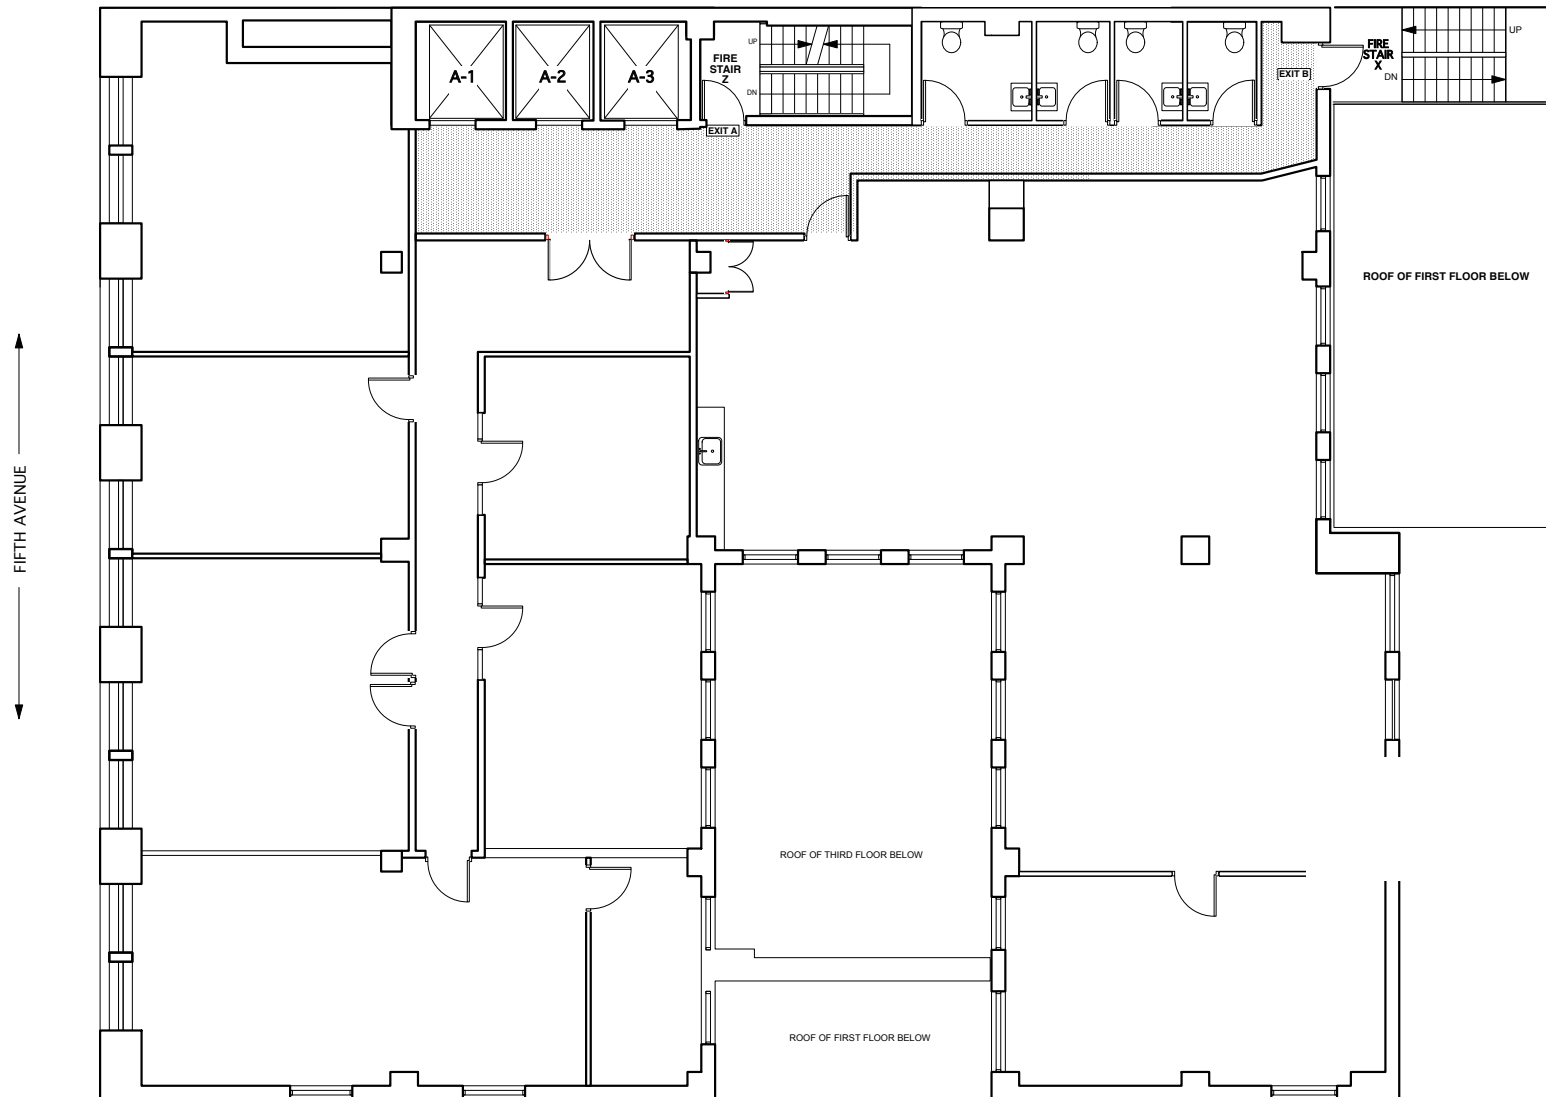

347

FIFTH AVENUE

**FULL-FLOOR SHOWROOM SPACE
DIRECT ELEVATOR | \$45 PSF**

Entire 4th & Entire 5th Floors

6,881 RSF (each)

Floor / Area:

Entire 4th Floor: 6,881 RSF

Entire 5th Floor: 6,881 RSF

Total: 13,762

Term: Negotiable

Rent/Price: \$45 prsf on both floors

SPACE DETAILS

Full floor opportunity

Built above standard showroom space

Direct elevator presence

Built with glass fronts and exposed ceilings

Great light

ENTIRE 4TH FLOOR | 6,881 RSF

ENTIRE 5TH FLOOR | 6,881 RSF