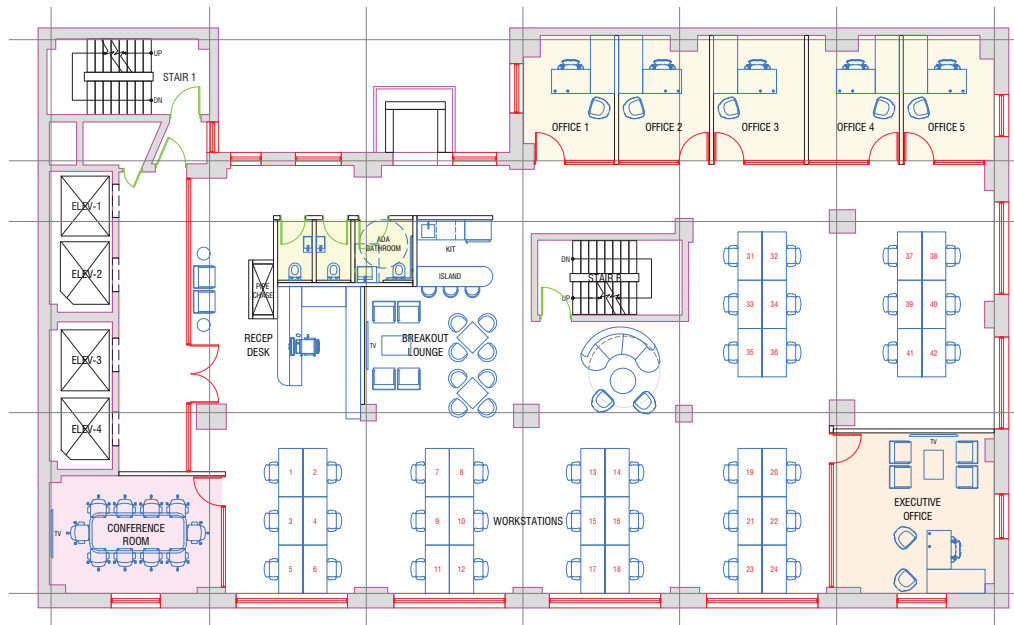

366 MADISON AVENUE

TEST FITS