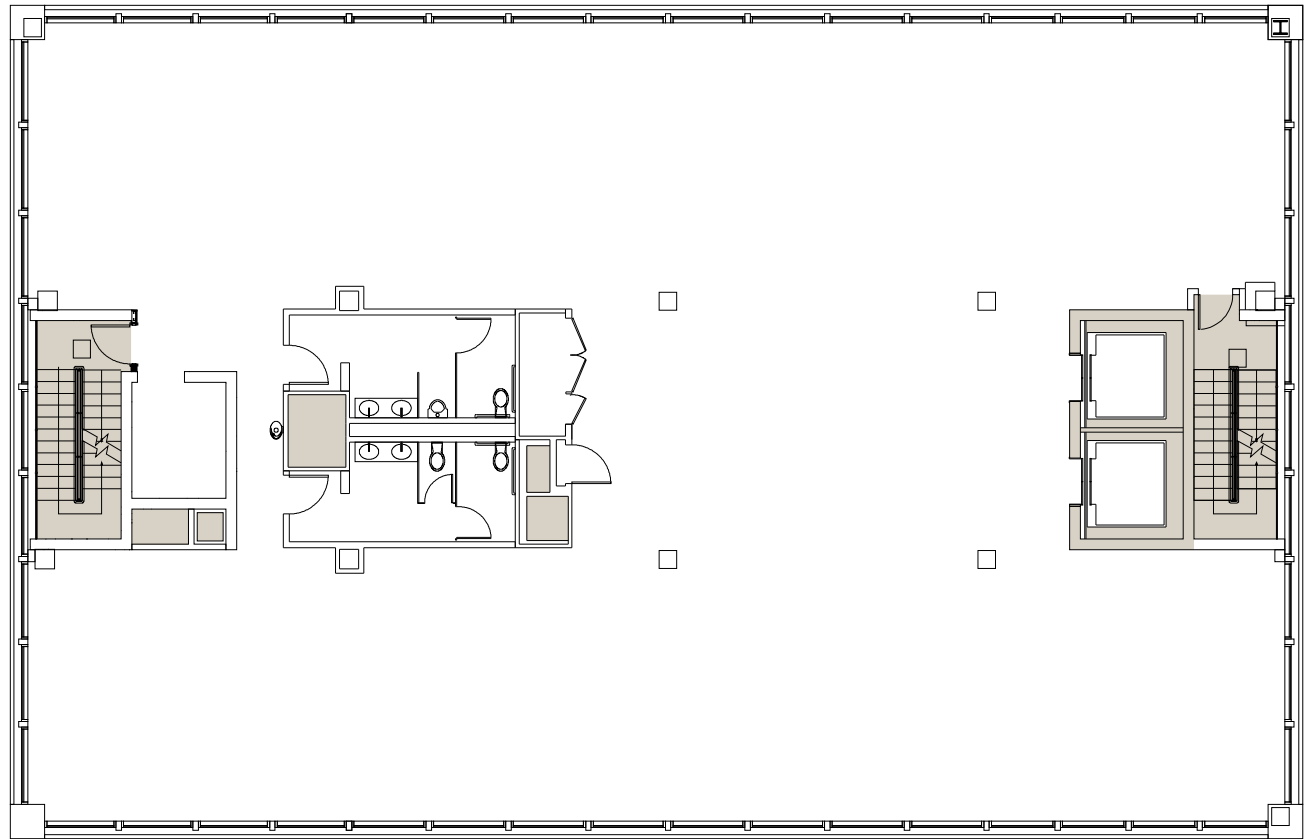

THE
HIGH LINE
BUILDING
450 W 14TH

A HIGHER PERSPECTIVE

Just as the High Line transformed a former rail line into one of New York's most celebrated public spaces, The High Line Building @ 450 W 14th Street offers a new standard for the modern workplace—where cultural immersion meets architectural distinction.

8,036 RSF

FLOORS
7 & 8

CORE PLAN

8,036 RSF

FLOOR 7

AS-BUILT

Work Stations	40
Typical Office	6
Conference	2