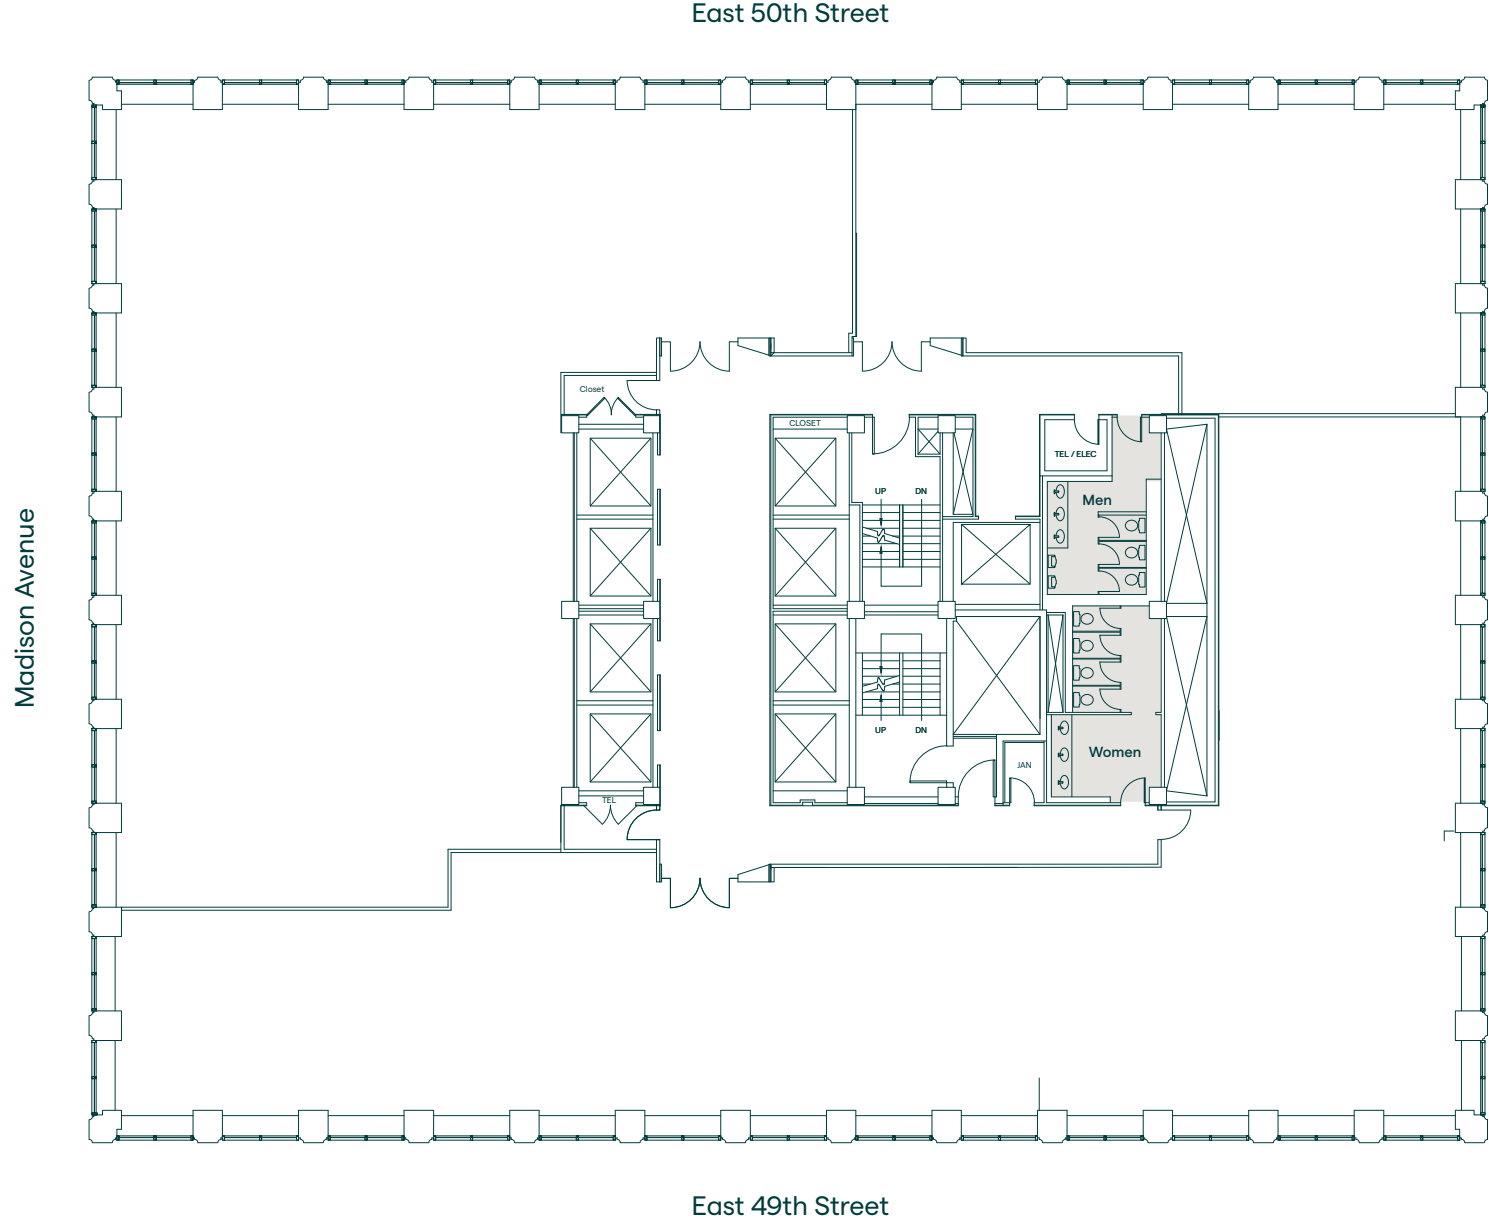

# 437 Madison Avenue

Partial 28th Floor | Suite 2803 | 8,040 RSF  
Core & Shell

# 437 Madison Avenue

Partial 28th Floor | Suite 2803 | 8,040 RSF  
Existing Conditions