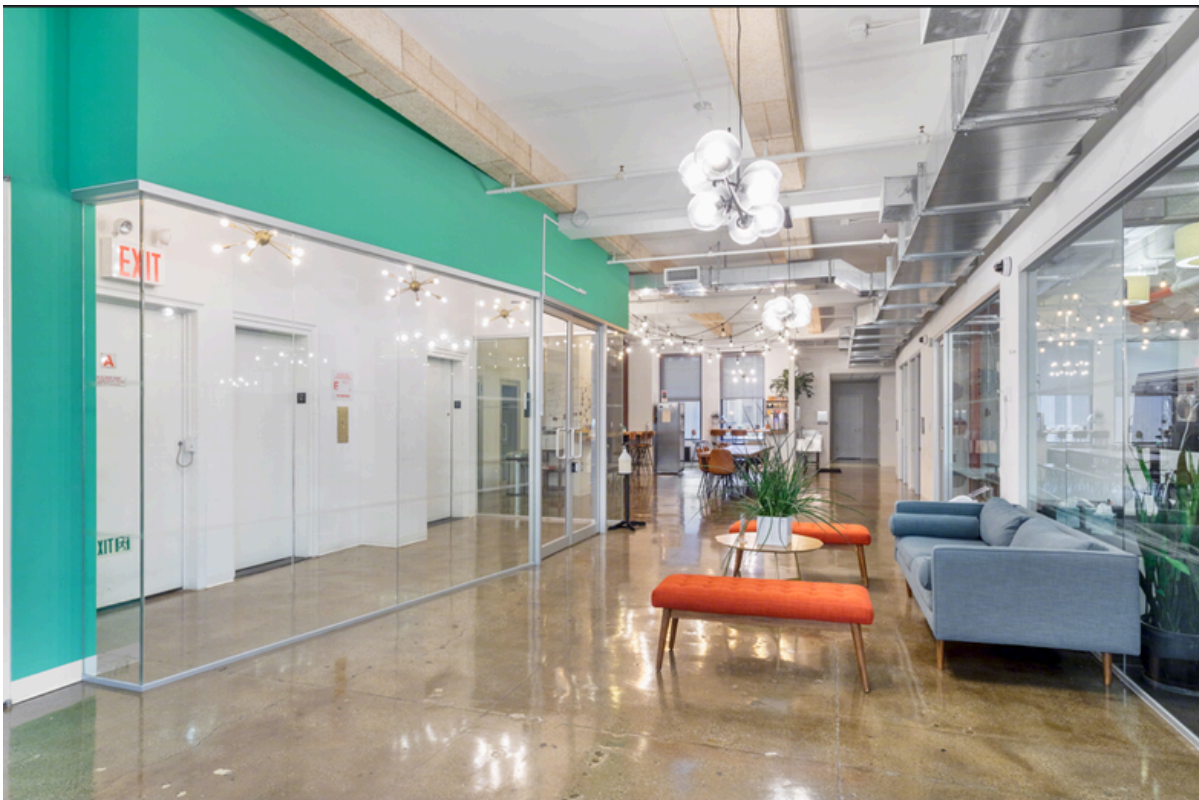

99 Madison Ave

Entire 12th Floor - 8,264 RSF

- **PLUG & PLAY, FULL FLOOR OFFICE OPPORTUNITY**
- **GLASS FRONT OFFICES AND CONFERENCE ROOMS, TENANT CONTROLLED HVAC, NATURAL LIGHT, FULL KITCHEN AND WET PANTRY**
- **INTERIOR OFFICES, EXTERIOR WORKSTATIONS, MEETING SPACES, FULL KITCHEN, WET PANTRY AND LOUNGE.**