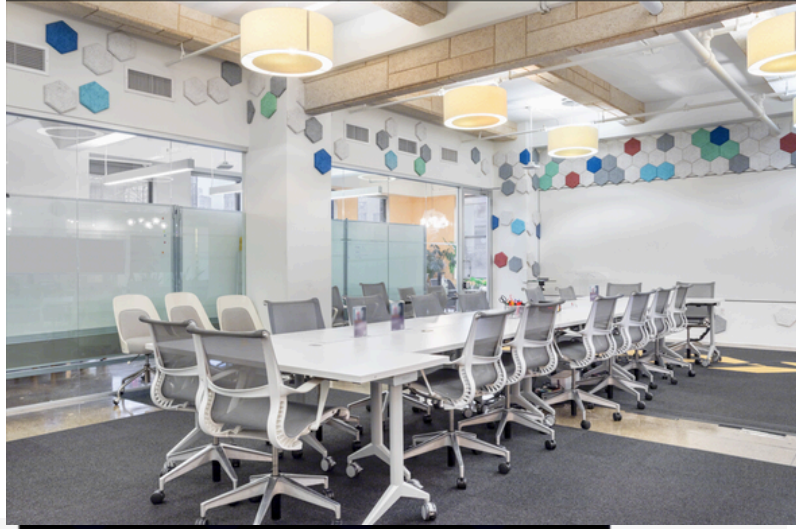

99 Madison avenue - 12th Floor - 8,264 RSF