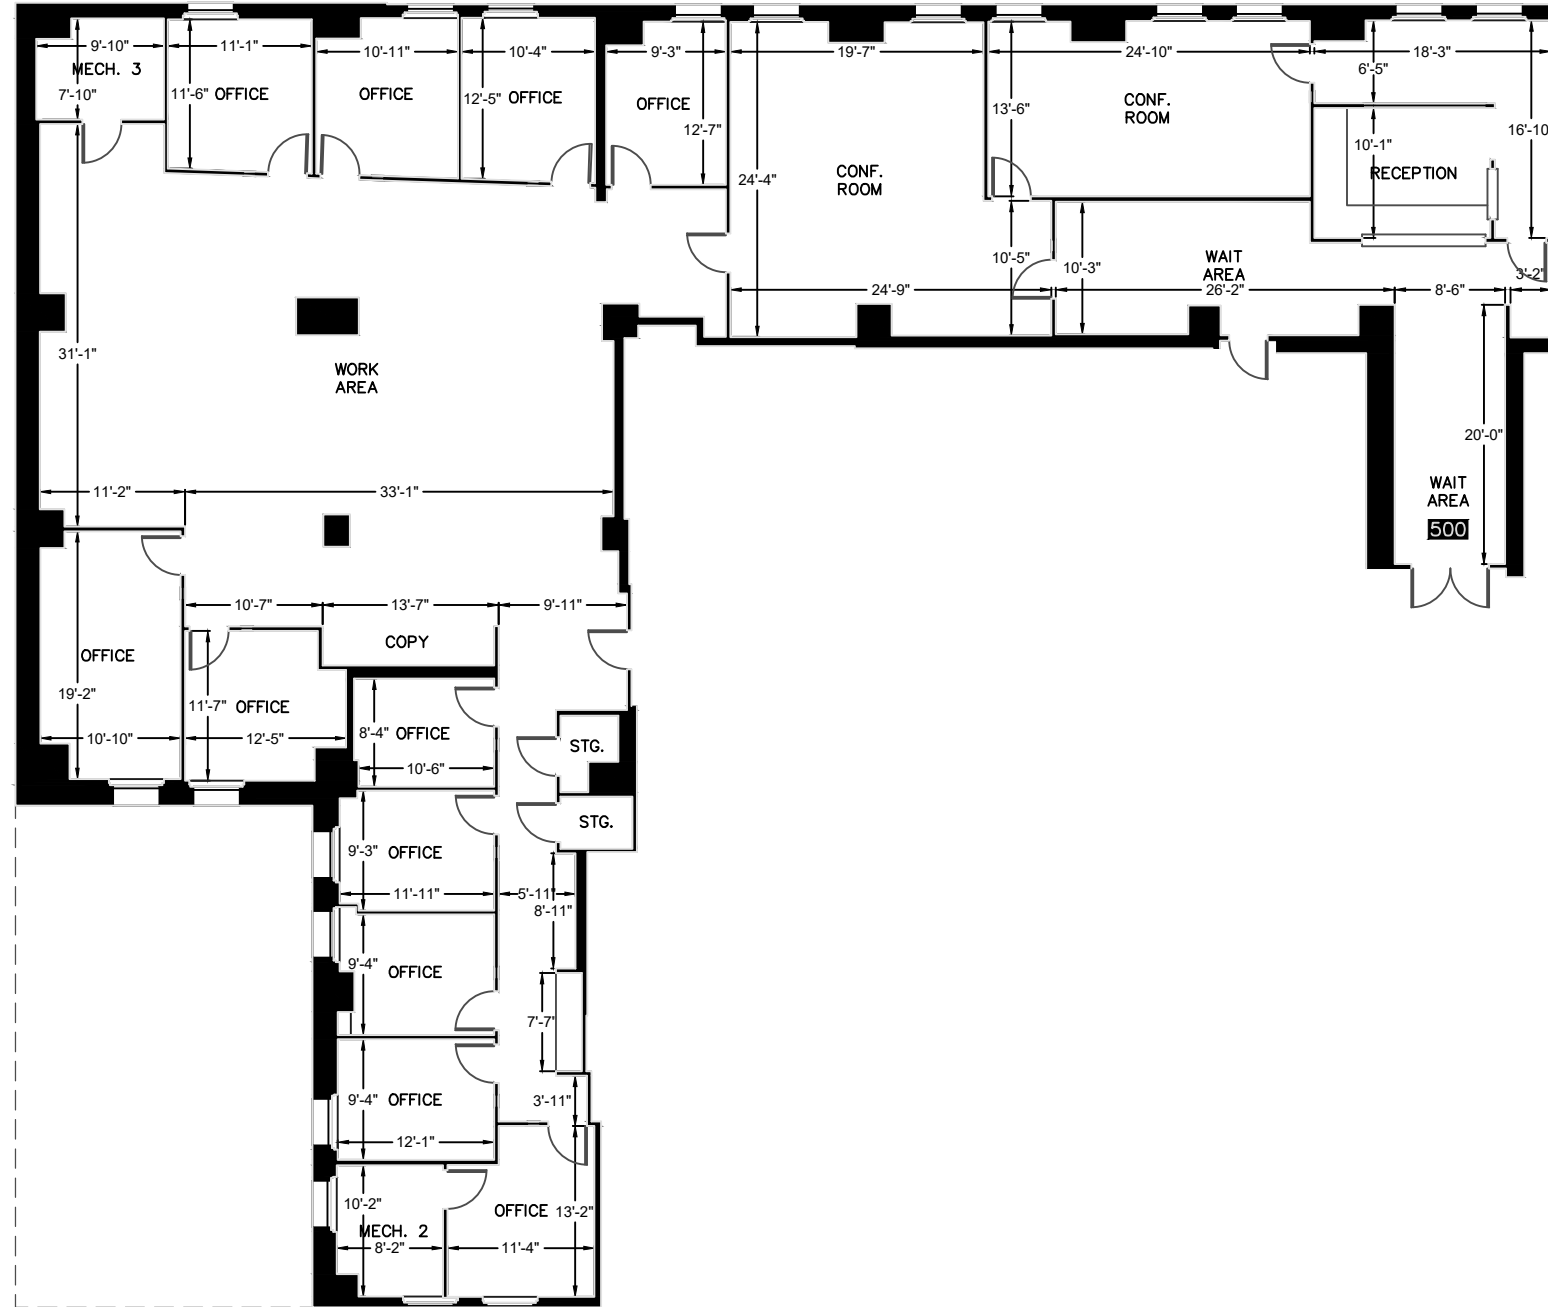

Barclay Street

Broadway

Scale

SUITE 500

Floor

Office Building  
225 Broadway  
New York, NY 10007

Subject