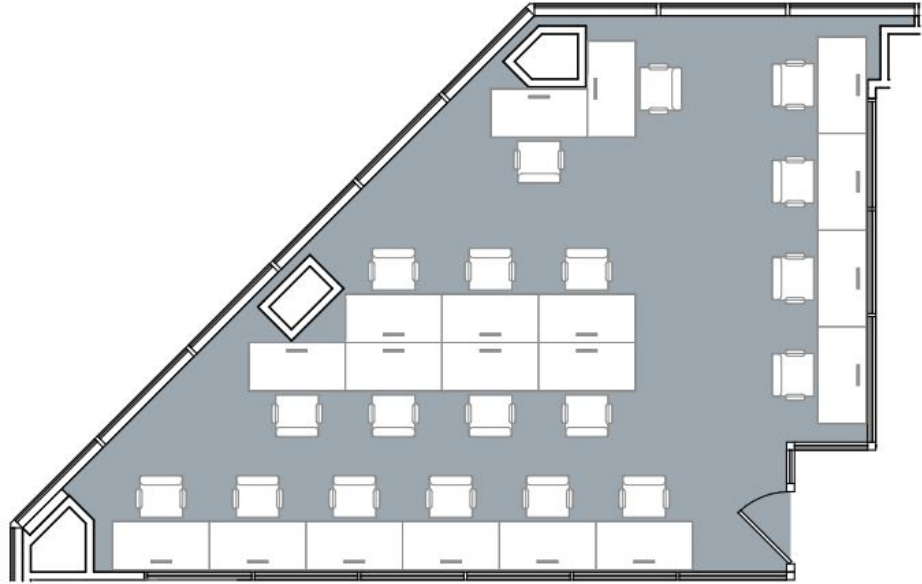

Option A - 7th Floor

Suite	701
Availability	Immediate
Desks	<p>16 Total Desks</p> <p><i>Counts are based on the current plan and can be adjusted — either increased or reduced — depending on your preferred configuration.</i></p>
12 Month Asking Price	\$18,578 per month (all Inclusive)

SUITE 1601 INTERIOR VIEWS

Option B - 15th Floor

Suite	1519
Availability	Immediate
Desks	<p>21 desks</p> <p><i>Counts are based on the current plan and can be adjusted — either increased or reduced — depending on your preferred configuration.</i></p>
Internal Rooms	<p>1 office</p> <p><i>*potential to swap conference furniture</i></p>
12 Month Asking Price	\$21,059 per month (all inclusive)

Option C - 4th Floor

Suite	401
Availability	Immediate
Desks	<p>19 desks</p> <p><i>Counts are based on the current plan and can be adjusted — either increased or reduced — depending on your preferred configuration.</i></p>
Internal Rooms	Potential to add phone booth/internal office pending deal terms
12 Month Asking Price	\$15,543 per month (all inclusive)

Option D - 4th Floor

Suite	408
Availability	Immediate
Desks	15 desks <i>Counts are based on the current plan and can be adjusted — either increased or reduced — depending on your preferred configuration.</i>
Internal Rooms	Potential to add phone booth/internal office pending deal terms
12 Month Asking Price	\$13,195 per month (all inclusive)