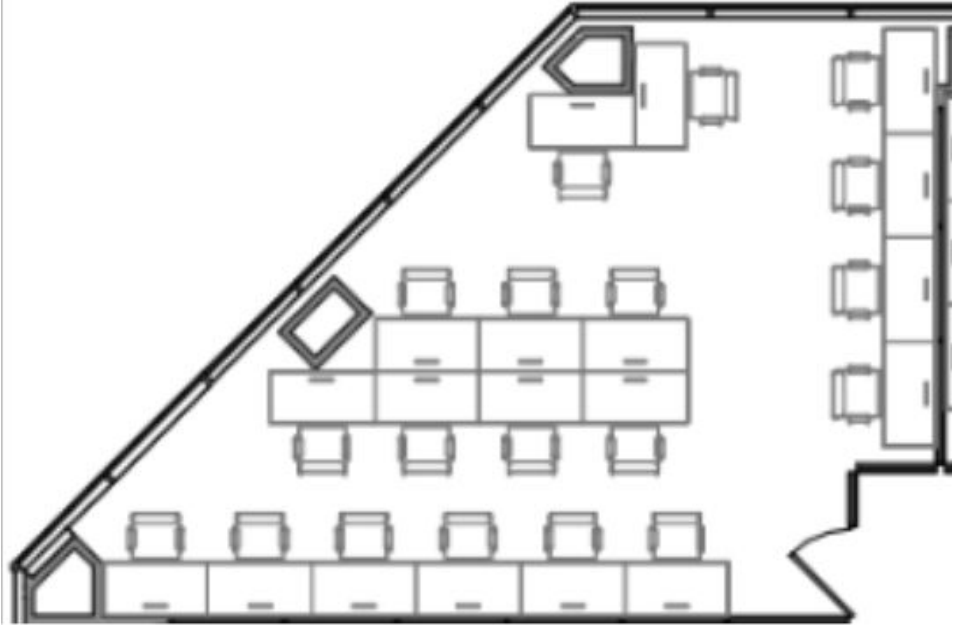

Option A - 7th Floor

Suite	701
Availability	Immediate
Desks	<p>16 Total Desks</p> <p><i>Counts are based on the current plan and can be adjusted — either increased or reduced — depending on your preferred configuration.</i></p>
12 Month Asking Price	\$18,578 per month (all Inclusive)

SUITE 1601 INTERIOR VIEWS

Option B - 15th Floor

Suite	1519
Availability	Immediate
Desks	<p>21 desks</p> <p><i>Counts are based on the current plan and can be adjusted — either increased or reduced — depending on your preferred configuration.</i></p>
Internal Rooms	<p>1 office</p> <p><i>*potential to swap conference furniture</i></p>
12 Month Asking Price	\$21,059 per month (all inclusive)

Option C - 4th Floor

Suite	401
Availability	Immediate
Desks	<p>19 desks</p> <p><i>Counts are based on the current plan and can be adjusted — either increased or reduced — depending on your preferred configuration.</i></p>
Internal Rooms	Potential to add phone booth/internal office pending deal terms
12 Month Asking Price	\$15,543 per month (all inclusive)