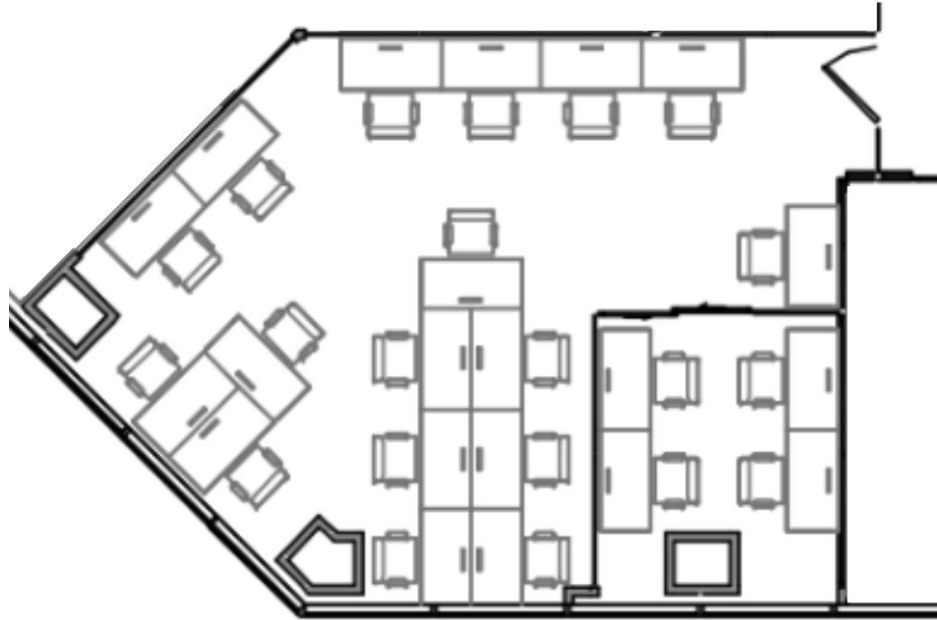

Option A - 7th Floor

Suite	701
Availability	Immediate
Desks	<p>16 Total Desks</p> <p><i>Counts are based on the current plan and can be adjusted — either increased or reduced — depending on your preferred configuration.</i></p>
12 Month Asking Price	\$18,578 per month (all Inclusive)

SUITE 1601 INTERIOR VIEWS

Option B - 15th Floor

Suite	1519
Availability	Immediate
Desks	<p>21 desks</p> <p><i>Counts are based on the current plan and can be adjusted — either increased or reduced — depending on your preferred configuration.</i></p>
Internal Rooms	<p>1 office</p> <p><i>*potential to swap conference furniture</i></p>
12 Month Asking Price	\$21,059 per month (all inclusive)

Option C - 4th Floor

Suite	401
Availability	Immediate
Desks	<p>19 desks</p> <p><i>Counts are based on the current plan and can be adjusted — either increased or reduced — depending on your preferred configuration.</i></p>
Internal Rooms	Potential to add phone booth/internal office pending deal terms
12 Month Asking Price	\$15,543 per month (all inclusive)

Option D - 4th Floor

Suite	408
Availability	Immediate
Desks	15 desks <i>Counts are based on the current plan and can be adjusted — either increased or reduced — depending on your preferred configuration.</i>
Internal Rooms	Potential to add phone booth/internal office pending deal terms
12 Month Asking Price	\$13,195 per month (all inclusive)