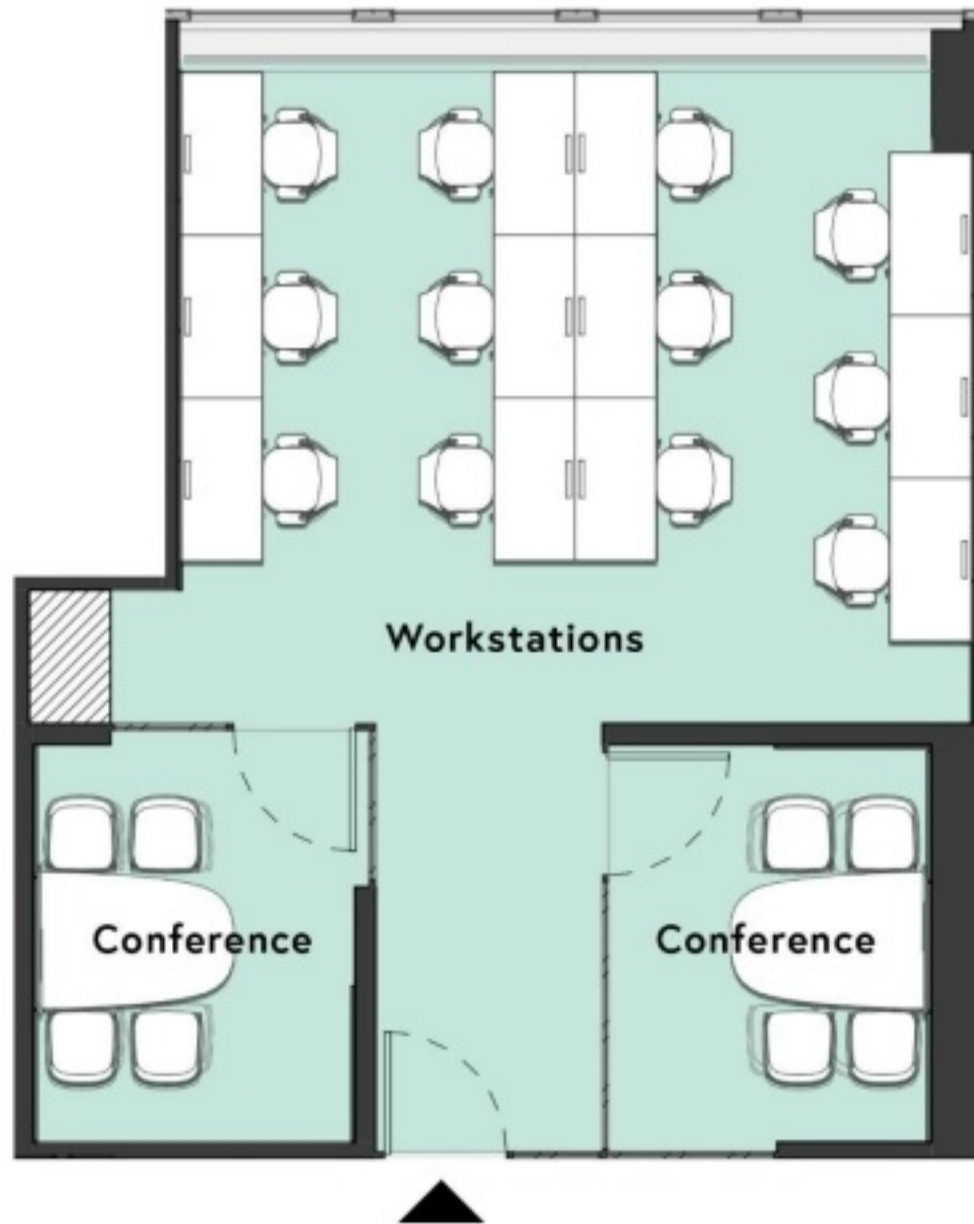

Third Floor

# Suite 324

## Standard Features

- Workstations for up to 12
- Meeting rooms or private offices
- Branding wall
- Furniture & accessories package
- AV, data, and power

## Optional Features

- Phone booths
- Soft seating
- Communal work / cafe seating
- Decor (art & greenery)
- Carpeting
- Sound masking system