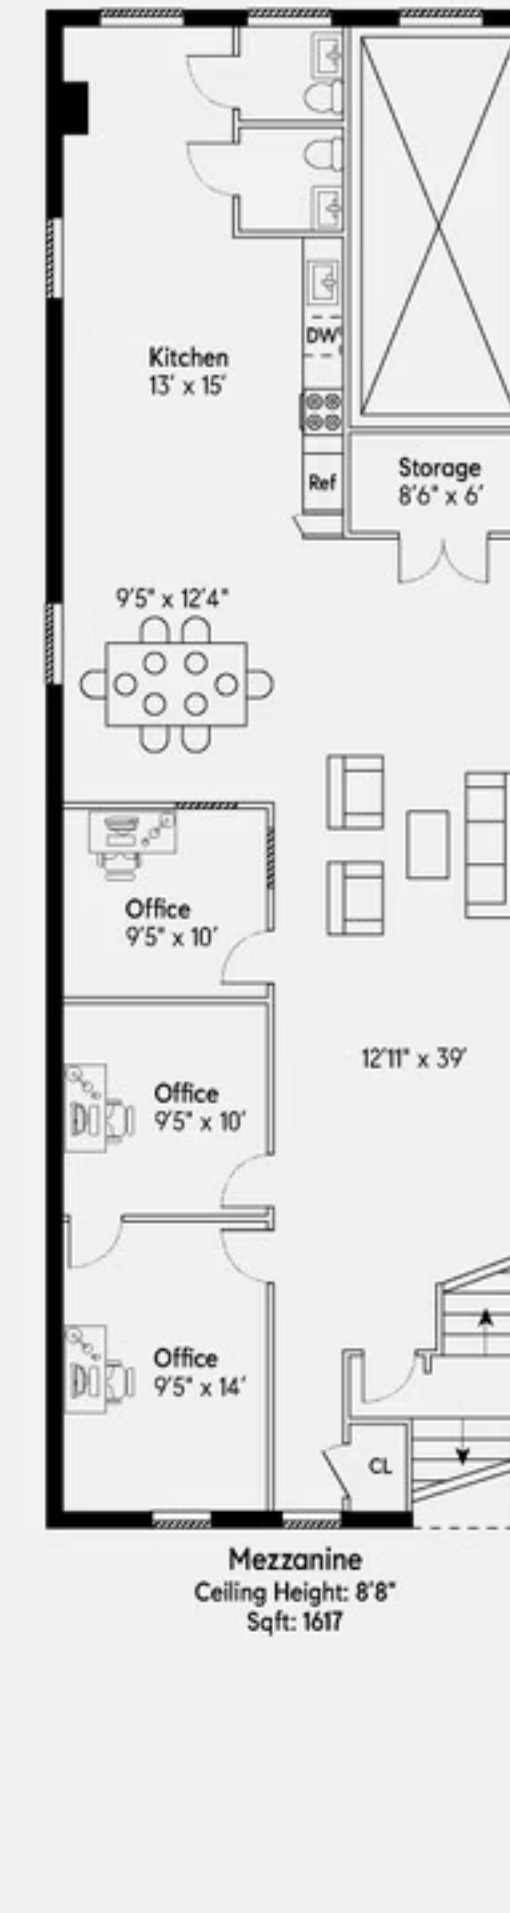

Ground Floor/Garage/Office
Ceiling Height: 11'3"
Sqft: 2034

Loft 2
Ceiling Height: 11'2"
Sqft: 2034

Loft 3
Ceiling Height: 10'5"
Sqft: 2034

Loft 4
Ceiling Height: 10'5"
Sqft: 2034

Loft 5
Ceiling Height: 10'5"
Sqft: 2034

Loft 6
Ceiling Height: 10'10"
Sqft: 2034

Mezzanine
Ceiling Height: 8'8"
Sqft: 1617

Common Terrace
Sqft: 2097

-  Window
-  Door
-  Thick Wall

447 West 36th Street, Building New York

10 Bath