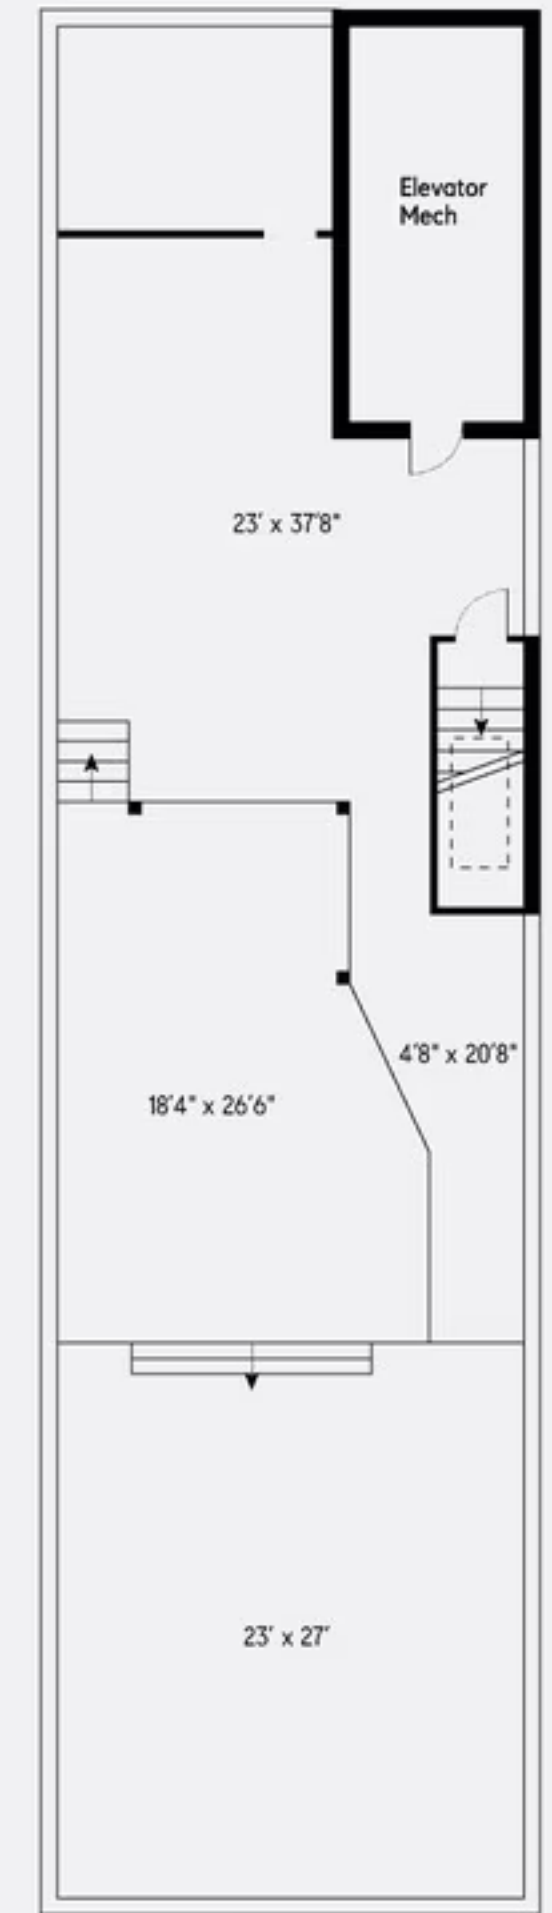

Ground Floor/Garage/Office
Ceiling Height: 11'3"
Sqft: 2034

Loft 2
Ceiling Height: 11'2"
Sqft: 2034

Loft 3
Ceiling Height: 10'5"
Sqft: 2034

Loft 4
Ceiling Height: 10'5"
Sqft: 2034

Loft 5
Ceiling Height: 10'5"
Sqft: 2034

Loft 6
Ceiling Height: 10'10"
Sqft: 2034

Mezzanine
Ceiling Height: 8'8"
Sqft: 1617

Common Terrace
Sqft: 2097

-  Window
-  Door
-  Thick Wall

447 West 36th Street, Building New York

10 Bath