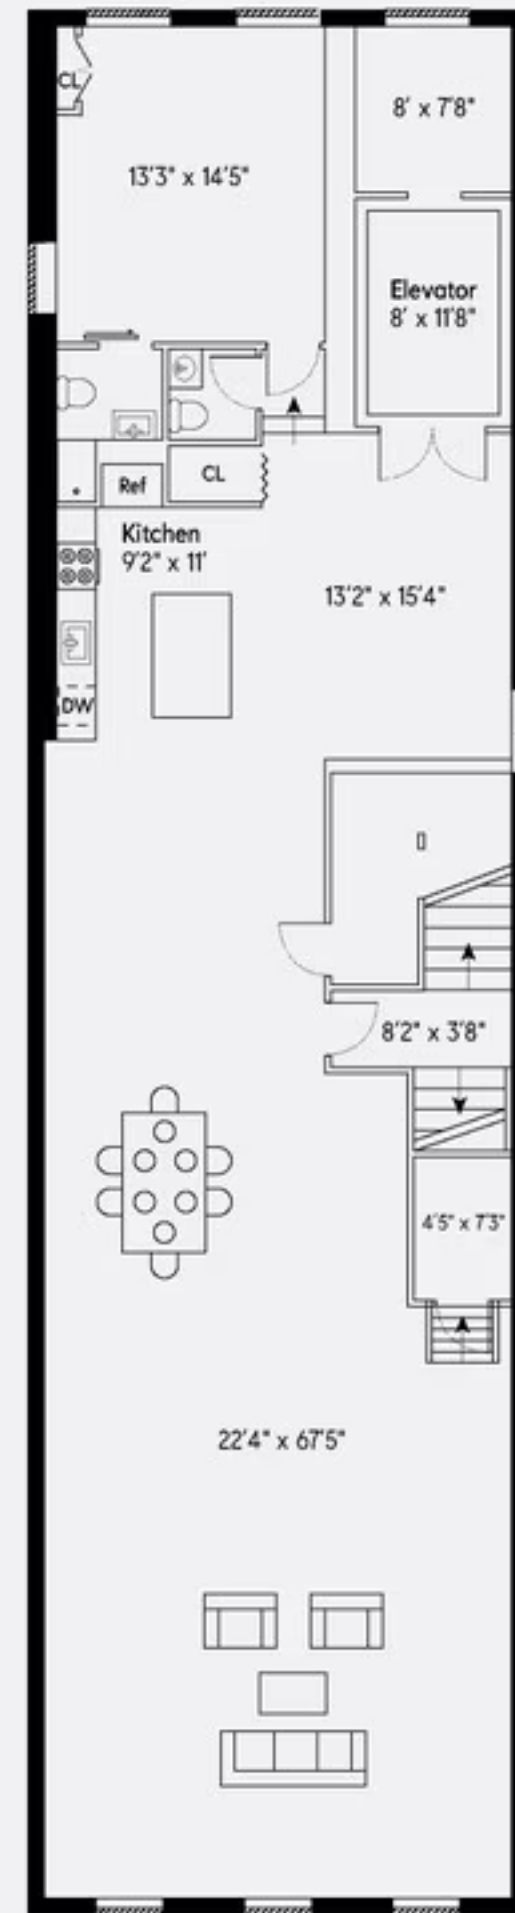

Ground Floor/Garage/Office
Ceiling Height: 11'3"
Sqft: 2034

Loft 2
Ceiling Height: 11'2"
Sqft: 2034

Loft 3
Ceiling Height: 10'5"
Sqft: 2034

Loft 4
Ceiling Height: 10'5"
Sqft: 2034

Loft 5
Ceiling Height: 10'5"
Sqft: 2034

Loft 6
Ceiling Height: 10'10"
Sqft: 2034

Mezzanine
Ceiling Height: 8'8"
Sqft: 1617

Common Terrace
Sqft: 2097

-  Window
-  Door
-  Thick Wall

447 West 36th Street, Building New York

10 Bath