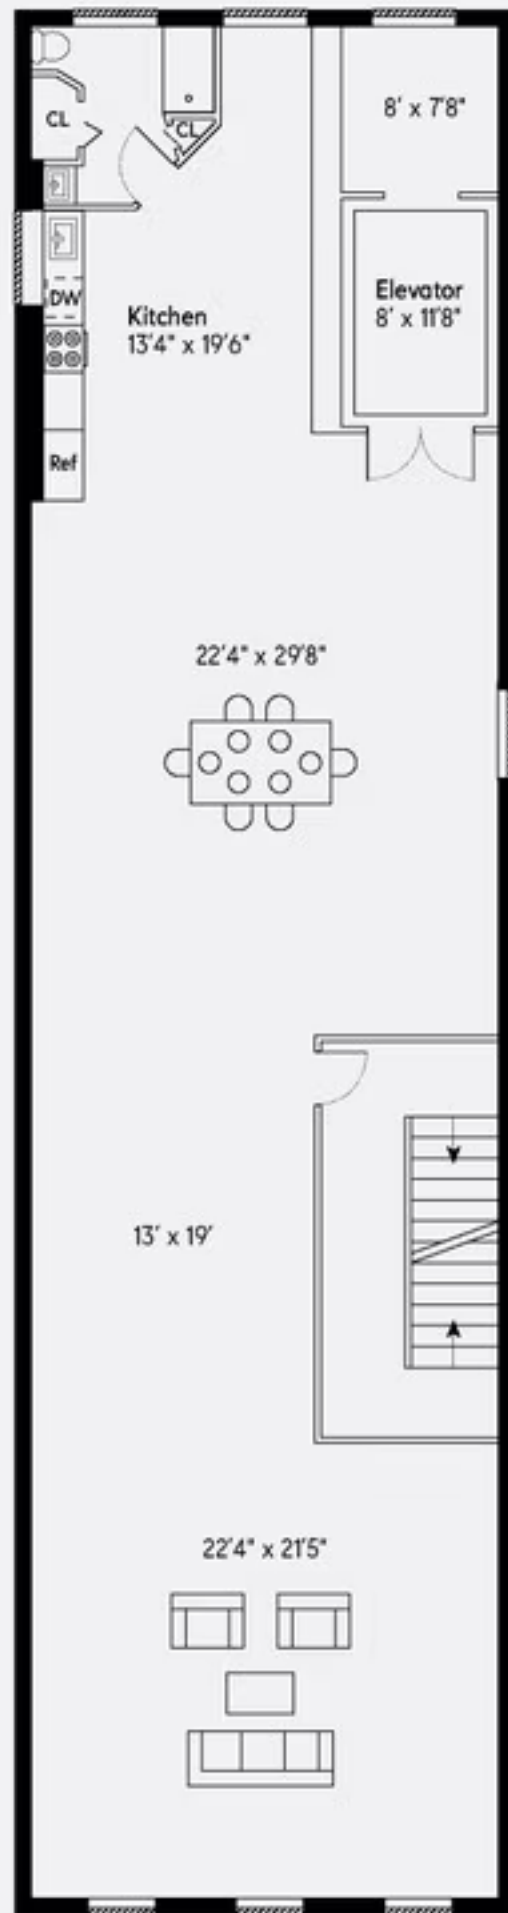

Ground Floor/Garage/Office
Ceiling Height: 11'3"
Sqft: 2034

Loft 2
Ceiling Height: 11'2"
Sqft: 2034

Loft 3
Ceiling Height: 10'5"
Sqft: 2034

Loft 4
Ceiling Height: 10'5"
Sqft: 2034

Loft 5
Ceiling Height: 10'5"
Sqft: 2034

Loft 6
Ceiling Height: 10'10"
Sqft: 2034

Mezzanine
Ceiling Height: 8'8"
Sqft: 1617

Common Terrace
Sqft: 2097

-  Window
-  Door
-  Thick Wall

447 West 36th Street, Building New York

10 Bath