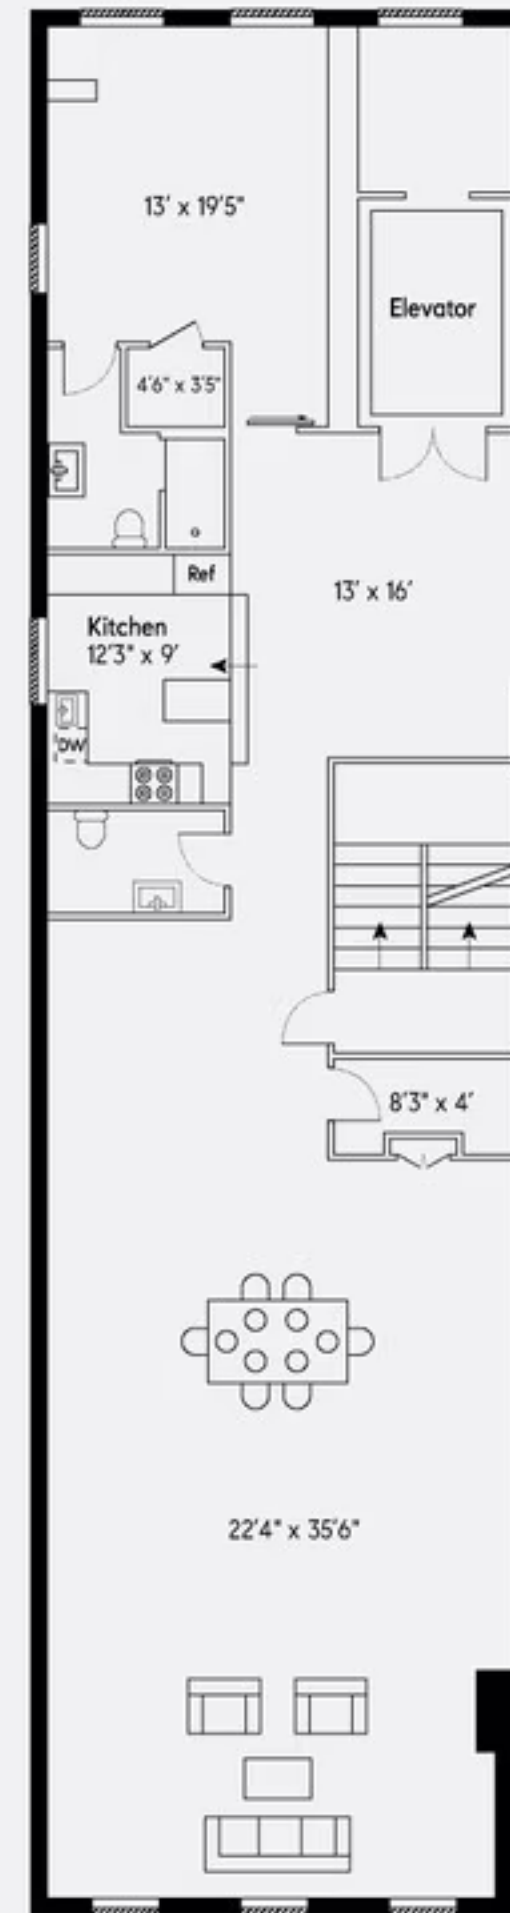

Ground Floor/Garage/Office
Ceiling Height: 11'3"
Sqft: 2034

Loft 2
Ceiling Height: 11'2"
Sqft: 2034

Loft 3
Ceiling Height: 10'5"
Sqft: 2034

Loft 4
Ceiling Height: 10'5"
Sqft: 2034

Loft 5
Ceiling Height: 10'5"
Sqft: 2034

Loft 6
Ceiling Height: 10'10"
Sqft: 2034

Mezzanine
Ceiling Height: 8'8"
Sqft: 1617

Common Terrace
Sqft: 2097

-  Window
-  Door
-  Thick Wall

447 West 36th Street, Building New York

10 Bath