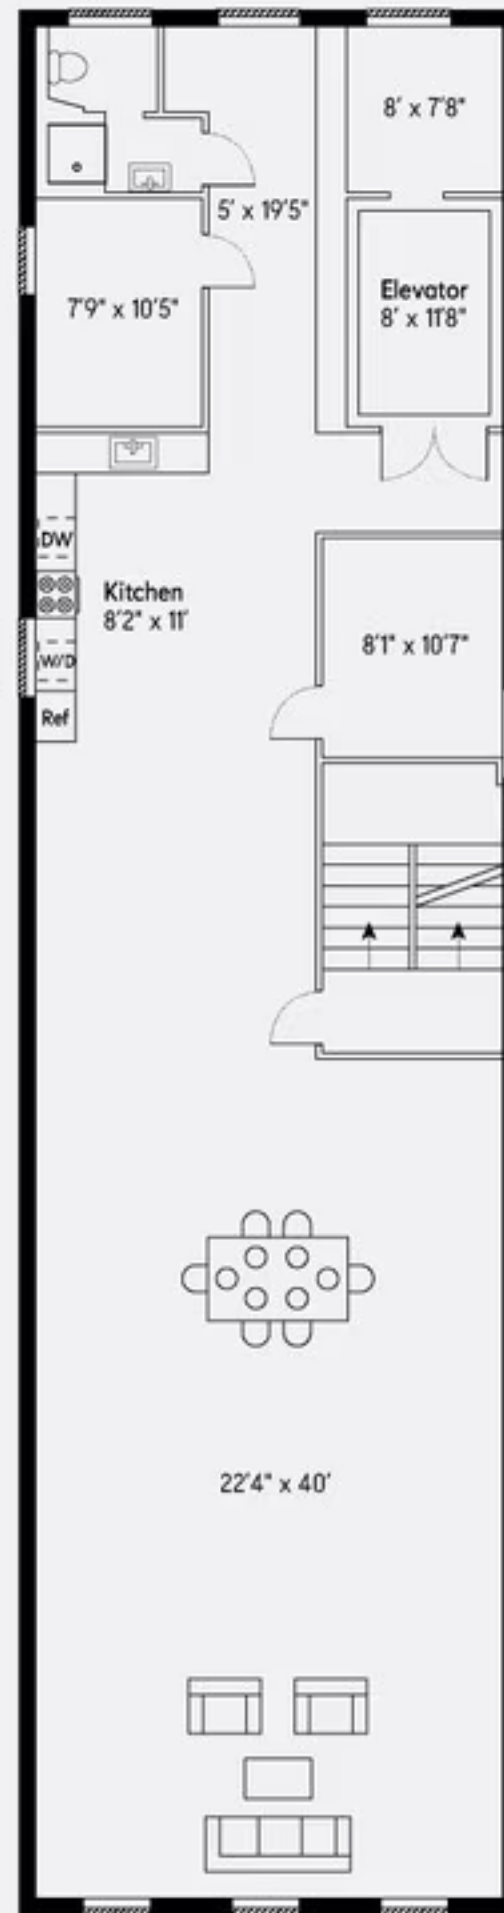

Ground Floor/Garage/Office
Ceiling Height: 11'3"
Sqft: 2034

Loft 2
Ceiling Height: 11'2"
Sqft: 2034

Loft 3
Ceiling Height: 10'5"
Sqft: 2034

Loft 4
Ceiling Height: 10'5"
Sqft: 2034

Loft 5
Ceiling Height: 10'5"
Sqft: 2034

Loft 6
Ceiling Height: 10'10"
Sqft: 2034

Mezzanine
Ceiling Height: 8'8"
Sqft: 1617

Common Terrace
Sqft: 2097

-  Window
-  Door
-  Thick Wall

447 West 36th Street, Building New York

10 Bath