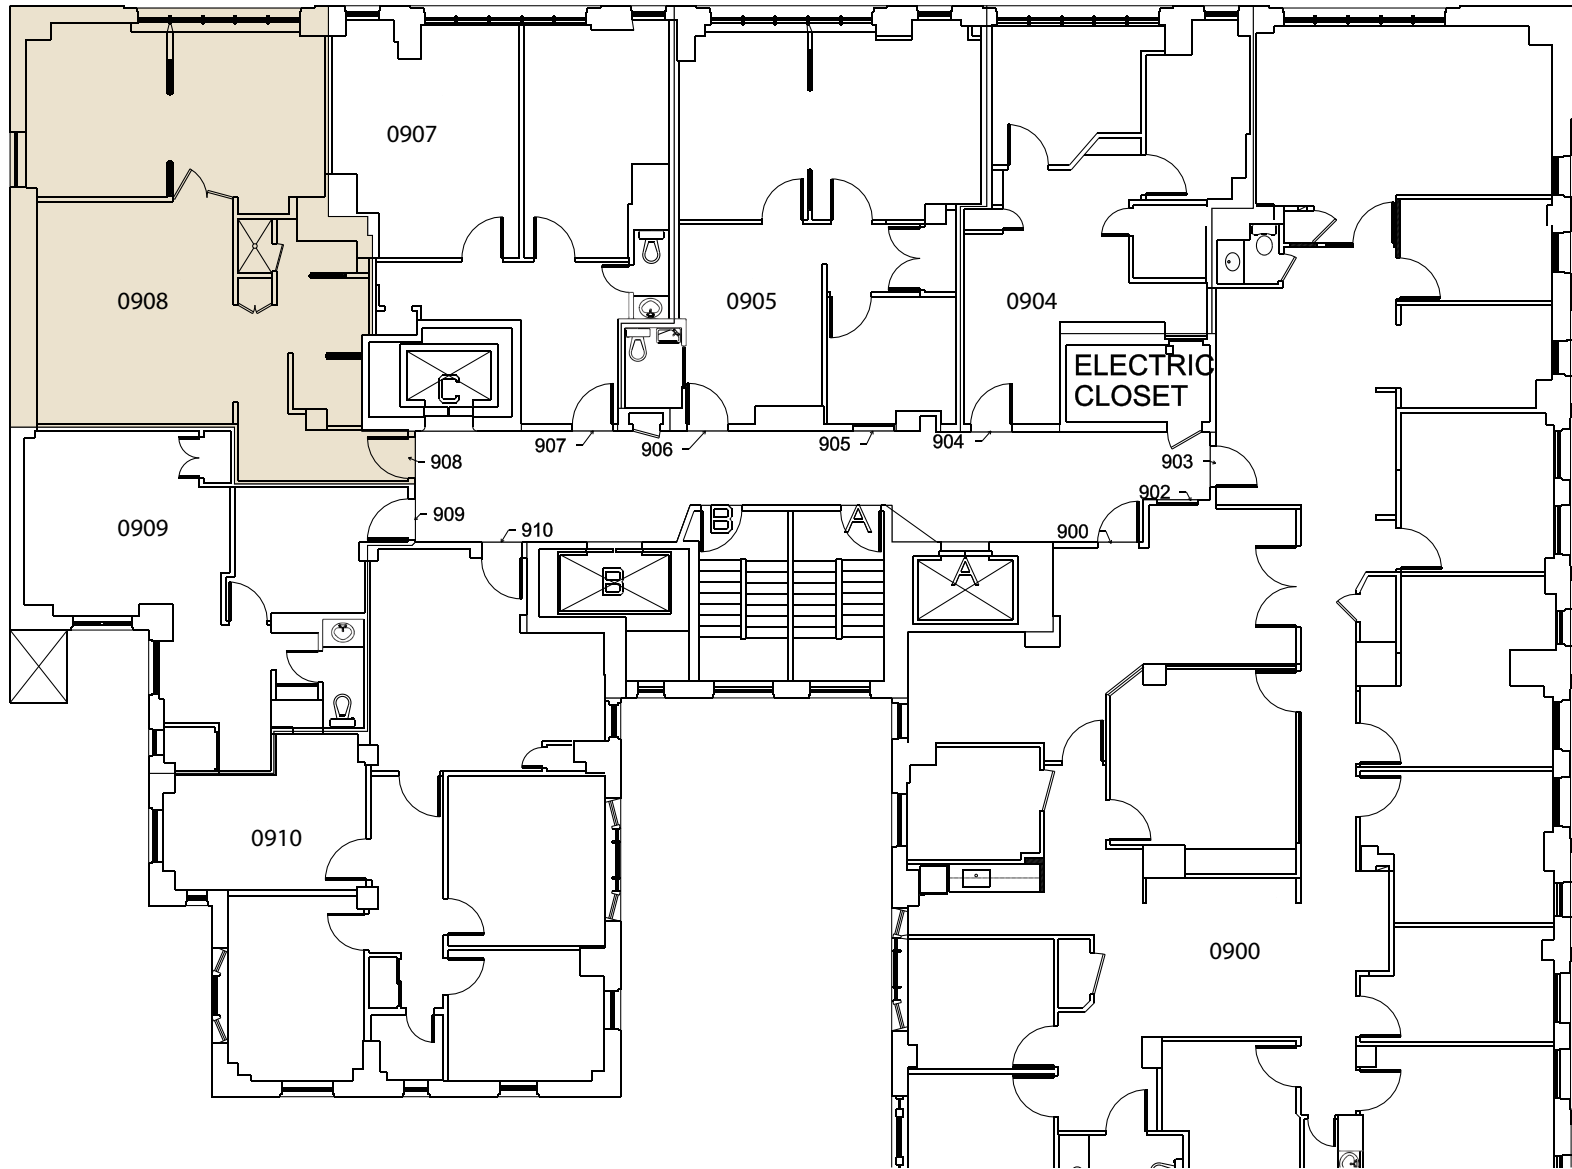

200 West 57th Street - Floor 9 - Suite 908

1,229 RSF

57th STREET

200 West 57th Street - Floor 9 - Suite 908
1,229 RSF

200 West 57th Street - Floor 9 - Suite 908
1,229 RSF

200 West 57th Street - Floor 9 - Suite 908
1,229 RSF

200 West 57th Street - Floor 9 - Suite 908
1,229 RSF