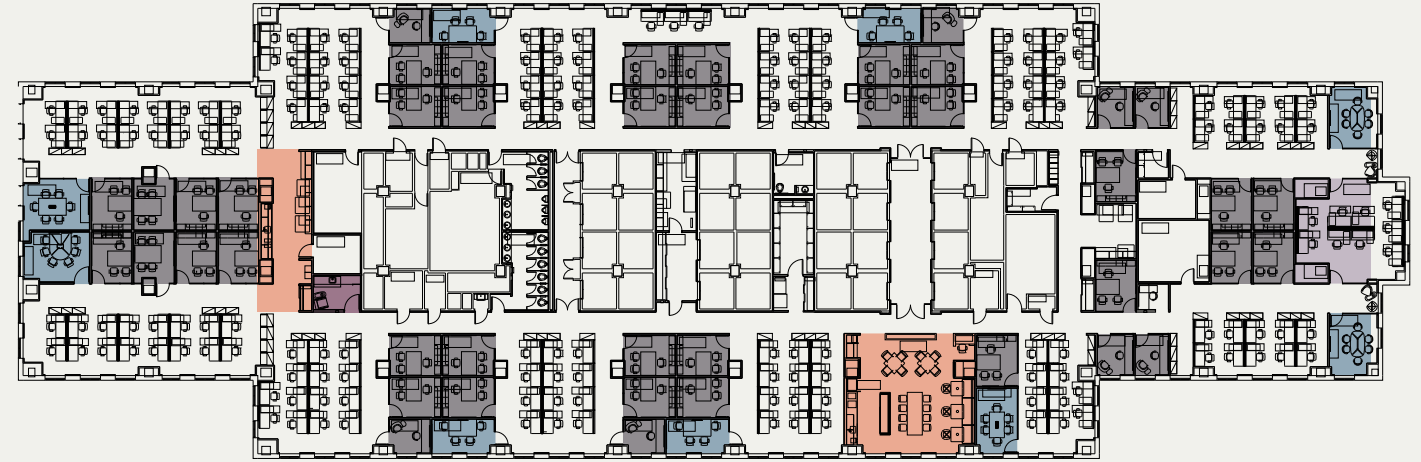

ENTIRE 37TH FLOOR

ICONIC ADDRESS...

...ENDLESS

BUILDING & CENTER HIGHLIGHTS

- 30 Rockefeller Plaza is situated in the heart of the iconic Rockefeller Center
- World-class retail, dining, art and entertainment experiences, some that change seasonally
- Centrally located within a 10 minute walk to Grand Central Terminal, 16 subway lines, 7 bus routes and 6 Citi Bike docks
- The exclusive Rainbow Room event space located on 65th floor
- Landmarked lobby

POSSIBILITIES

PREMISES

Entire 37th Floor 36,623 rsf

POSSESSION

30 days

Term

Thru 9/30/2024

SPACE HIGHLIGHTS

- Credit-worthy sublandlord
- 360° views of the Manhattan skyline
- Floors can be leased together or individually
- High-end installation and furniture that could be made available
- Replaced and modernized convector covers

FLOOR PLANS

AVENUE OF THE AMERICAS

- Offices
- Conference Rooms
- Team Room
- Pantries
- Mother's Room

FIFTH AVENUE

37TH FLOOR

36,623 rsf

33 offices

164 workstations