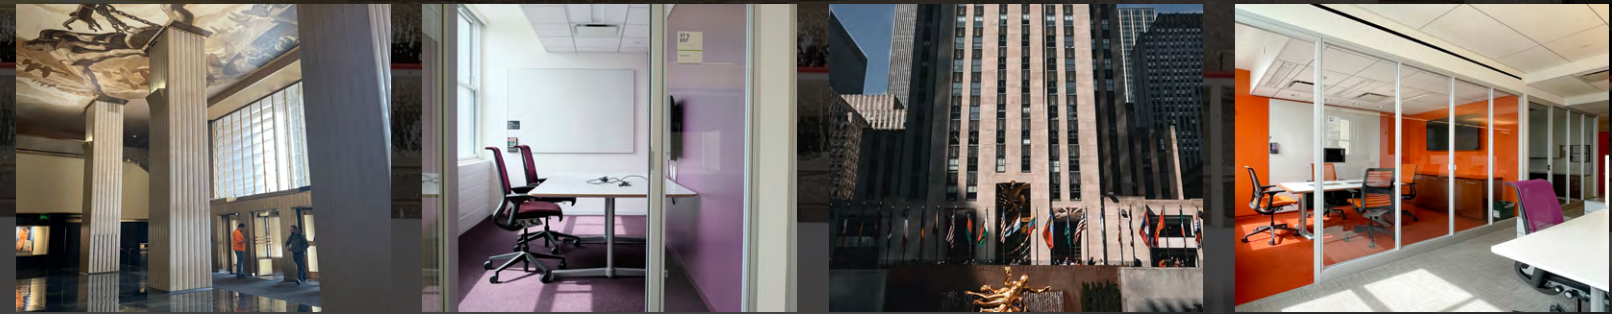

SUBLEASE AT

30

ROCKEFELLER
PLAZA

ENTIRE 37TH FLOOR

NEW YORK, NEW YORK