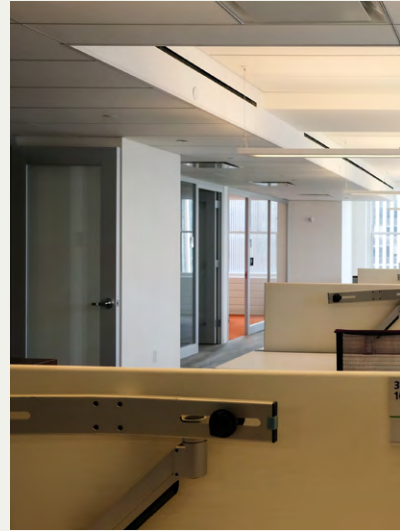

Term

Thru 9/30/2024