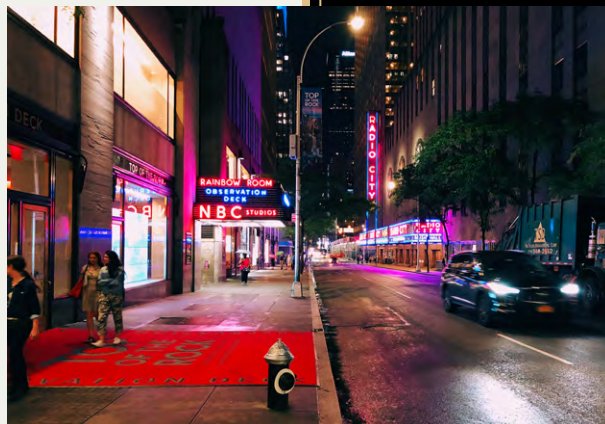

ENTIRE 37TH FLOOR

ICONIC ADDRESS...

...ENDLESS

BUILDING & CENTER HIGHLIGHTS

- 30 Rockefeller Plaza is situated in the heart of the iconic Rockefeller Center
- World-class retail, dining, art and entertainment experiences, some that change seasonally
- Centrally located within a 10 minute walk to Grand Central Terminal, 16 subway lines, 7 bus routes and 6 Citi Bike docks
- The exclusive Rainbow Room event space located on 65th floor
- Landmarked lobby

- Credit-worthy sublandlord
- 360° views of the Manhattan skyline
- Floors can be leased together or individually
- High-end installation and furniture that could be made available
- Replaced and modernized convector covers