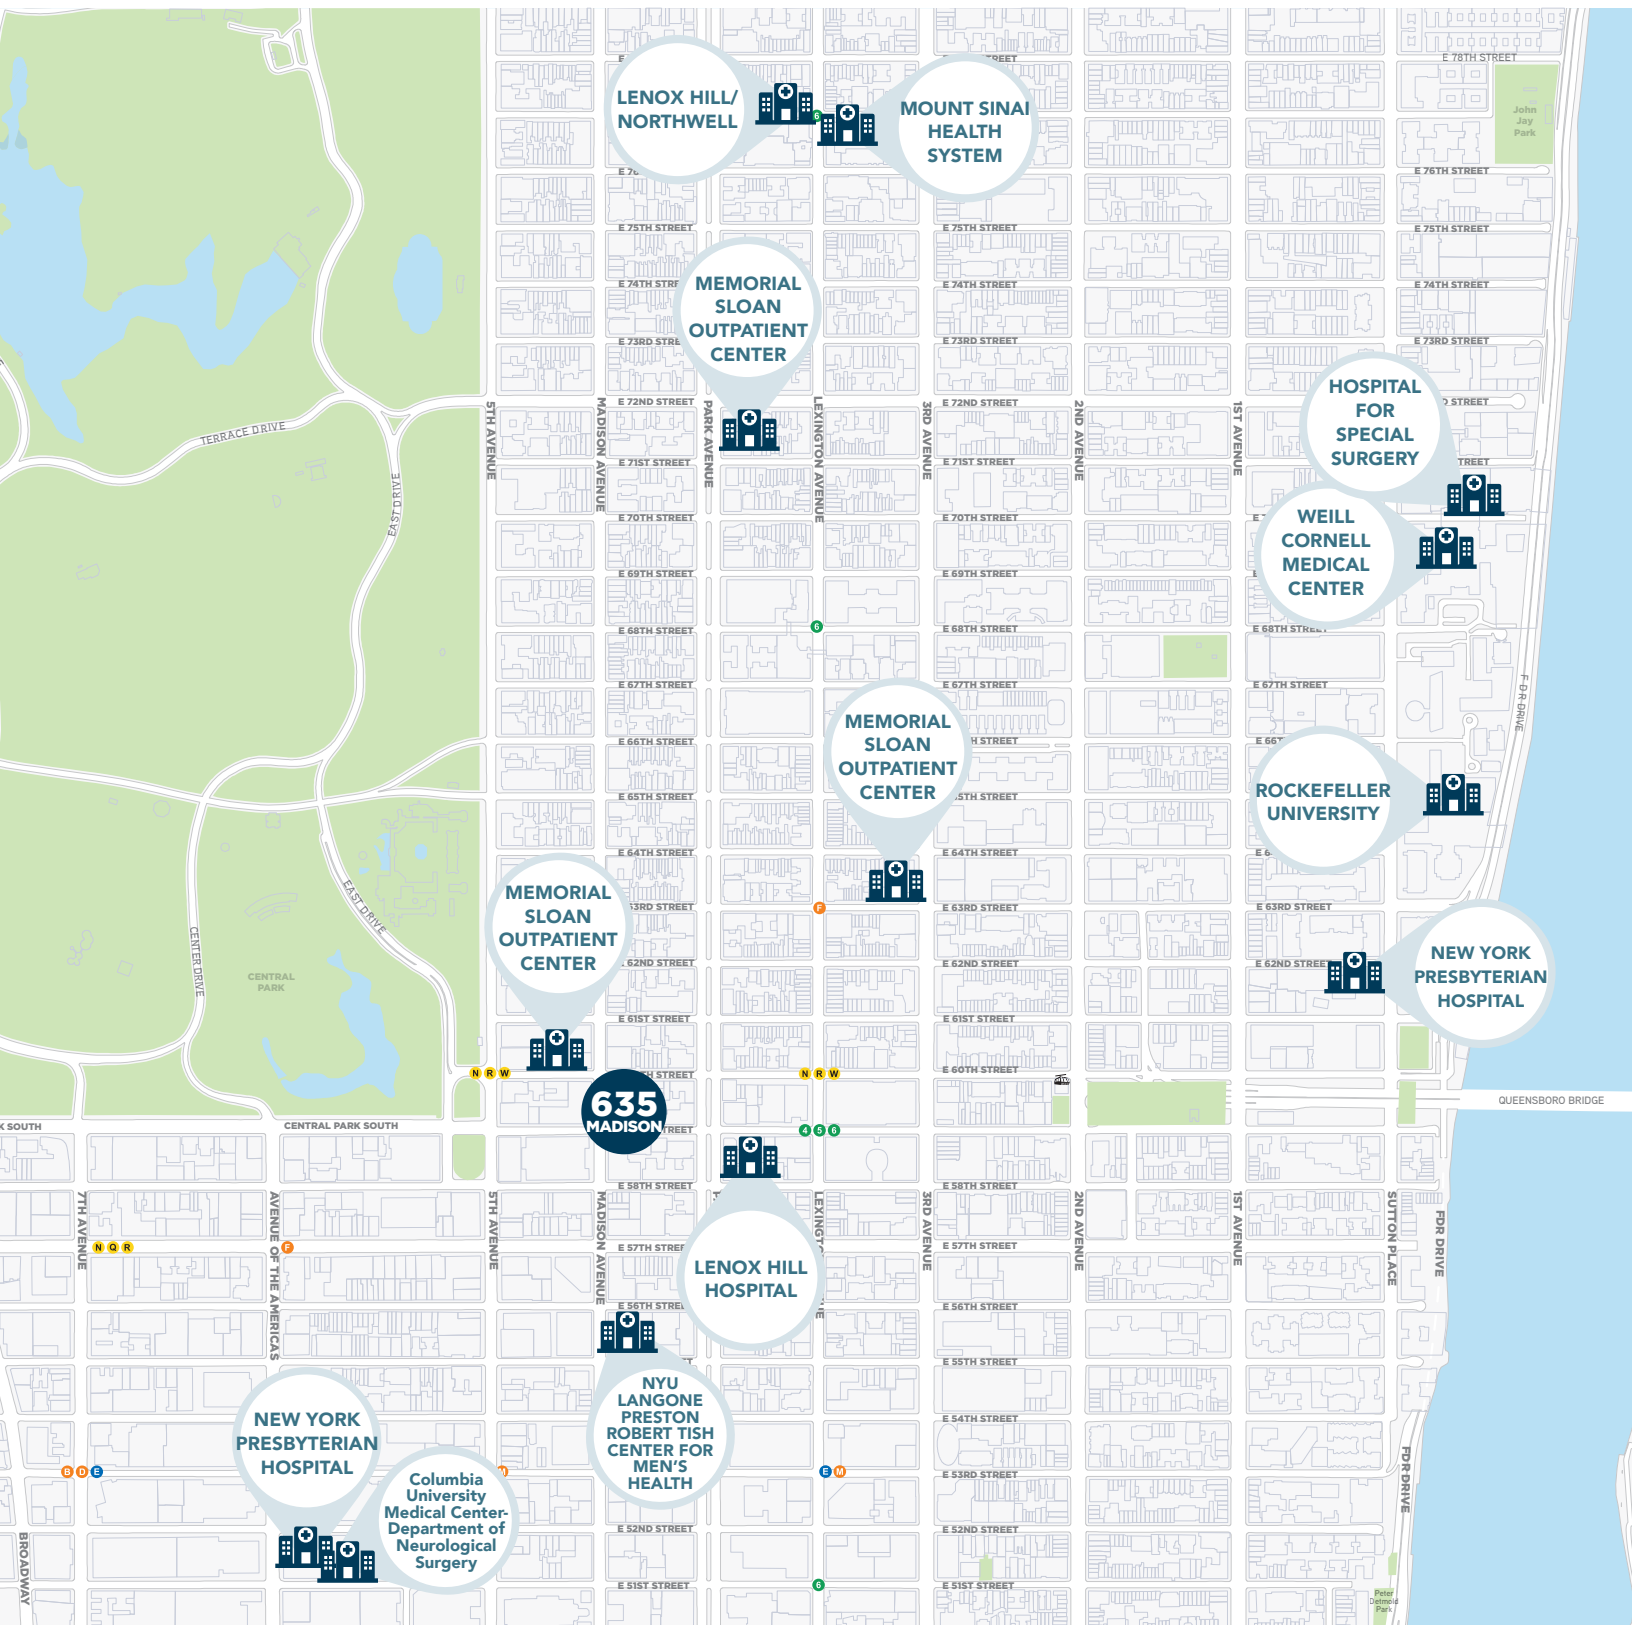

635 MADISON AVENUE

**ENTIRE 15TH
6,277 RSF**

Immediately Available
Features unique wrap around terrace

635 MADISON AVENUE

- Boutique medical building
- Accessible to major hospitals & public transportation
- Signage & identity can be provided for a large block medical tenant
- Built medical space and whiteboxed full floors available for immediate occupancy

**ENTIRE 15TH
6,277 RSF**

*Features unique wrap
around terrace
Immediately Available

635 MADISON AVENUE

Selected Hospitals / Medical Providers

635 MADISON AVENUE

FLOOR 19

ENTIRE 18TH FLOOR | AVAILABLE
4,806 RSF

635
MADISON AVENUE

6,277 RSF

- Features unique wrap-around usable terrace
- Abundance of natural light
- Efficient side core floor plate
- Prestigious Madison Avenue address

POSSESSION

Immediate

RENT

Upon request

MADISON AVENUE

EAST 59TH STREET

635
MADISON AVENUE